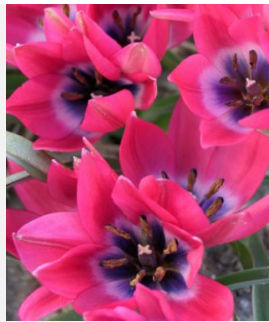

Type: Tulipa **Class:** Species
Height: 12"
Bloom Time: Mid-Season
Color: reddish pink/blue
Qty: 5 **Price:** $2

Tulipa Night Club