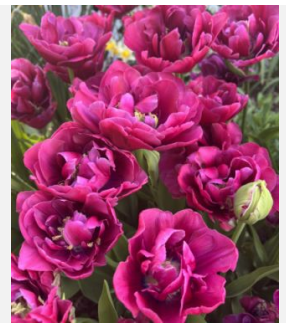

Tulipa Blue Wow

Type: Tulipa **Class:** Peony
flowered
Height: 18"
Bloom Time: Mid -Late
Color: blue-purple
Qty: 5 **Price:** $7