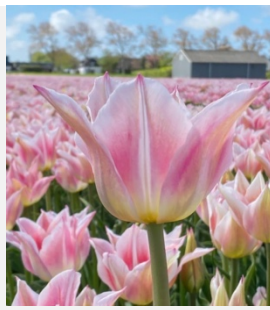

Tulipa Ballade Lady

Type: Tulipa **Class:** Lily
Flowered
Height: 22"
Bloom Time: late spring
Color: pale pink w/ rose pink
flushes
Qty: 5 **Price:** $6