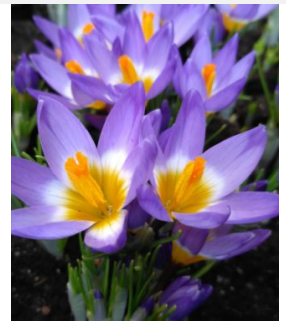

Crocus chrysanthus Goldilocks

Type: Crocus **Class:** Botanical
Height: to 12"
Bloom Time: Early
Color: yellow
Qty: 10 **Price:** \$4

Crocus olivieri Orange Monarch

Type: Crocus **Class:** Botanical
Height: 4"
Bloom Time: Early
Color: gold/garnet
Qty: 5 **Price:** \$3.5

Crocus chrysanthus Panda

Type: Crocus **Class:** Botanical
Height: 2-4"
Bloom Time: Early
Color: deep purple and white
Qty: 5 **Price:** \$8

Crocus Pickwick

Type: Crocus **Class:** Dutch
Height: 4"
Bloom Time: Early
Color: white/purple striped
Qty: 5 **Price:** \$3.5

Crocus flavus Golden Yellow

Type: Crocus **Class:** Dutch
Height: 5"
Bloom Time: Early-Mid
Color: golden yellow
Qty: 5 **Price:** \$3.5

Crocus sieberi Tricolor

Type: Crocus **Class:** Botanical
Height: 4"
Bloom Time: Early
Color: blue/white/yellow
Qty: 10 **Price:** \$3