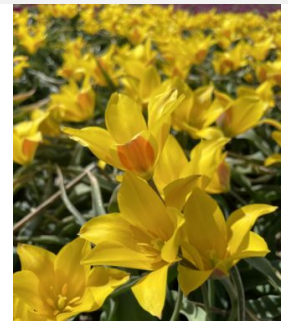

Tulipa kolpakowskiana

Type: Tulipa **Class:** Species
Height: 8"
Bloom Time: Mid-Season
Color: yellow/red
Qty: 5 **Price:** $2