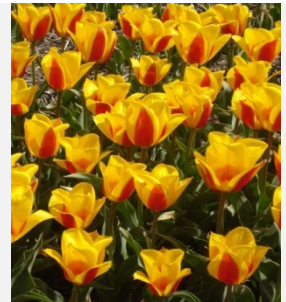

Tulipa Graefin Bettina

Type: Tulipa **Class:** Greigii
Height: 10-12"
Bloom Time: Mid-Late
Color: yellow/red flames
Qty: 5 **Price:** $5.5