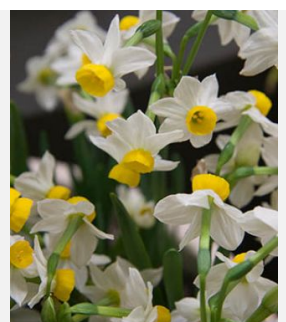

Narcissus canaliculatus

Type: Narcissus **Class:** Botanical
Height: to 12"
Bloom Time: Early-Mid
Color: white/gold
Qty: 5 **Price:** $4