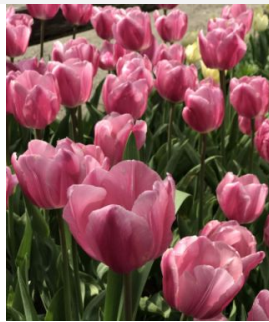

Tulipa Aafke

Type: Tulipa **Class:** Single Early
Height: 12-14"
Bloom Time: Mid-Season
Color: lilac-rose
Qty: 5 **Price:** $4.5