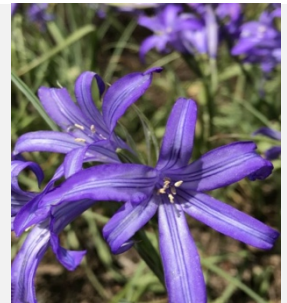

Iris Montecito

Type: Iris **Class:** Dutch
Height: 18-22"
Bloom Time: Mid-Late
Color: yellow/white
Qty: 10 **Price:** \$3.5

Iris Silvery Sky

Type: Iris **Class:** Dutch
Height: 18-22"
Bloom Time:
Color: blue/blue-tinged white/yellow
Qty: 5 **Price:** \$3.5

Iris Mystic Beauty

Type: Iris **Class:** Dutch
Height: 18-20"
Bloom Time: Late
Color: blue/yellow
Qty: 5 **Price:** \$3.5

Ixia paniculata Eos

Type: Ixia
Height: 12-16"
Bloom Time: late spring
Color: cream/yellow/apricot
Qty: 5 **Price:** \$3.5

Iris Painted Lady

Type: Iris **Class:** reticulata
Height: 4"
Bloom Time: Mid-Season
Color: white/blue/violet
Qty: 10 **Price:** \$5.5

Ixiolirion tataricum ssp pallasii

Type: Ixiolirion
Height: 16-20"
Bloom Time: Mid-Late
Color: violet-blue
Qty: 10 **Price:** \$5