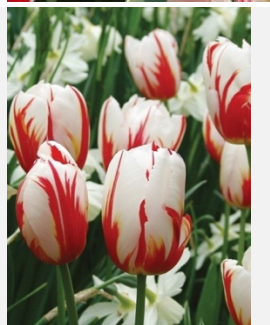

Tulipa Carnival de Rio

Type: Tulipa **Class:** Triumph
Height: 22-24"
Bloom Time: Mid -Late
Color: white w/ scarlet red flames
Qty: 5 **Price:** $4