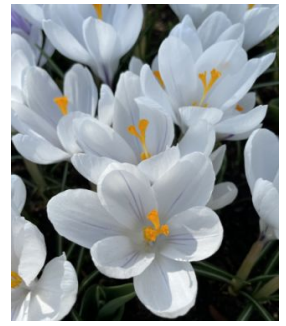

Corydalis solida Purple Bird

Type: Corydalis
Height: 4-5"
Bloom Time: Early
Color: violet-purple
Qty: 5 **Price:** \$5.5

Crocus chrysanthus Ard Schenk

Type: Crocus **Class:** Botanical
Height: 4"
Bloom Time: Early
Color: white
Qty: 5 **Price:** \$2

Crocus chrysanthus Blue Marlin

Type: Crocus **Class:** Botanical
Height: 4"
Bloom Time: Early
Color: pale lilac
Qty: 5 **Price:** \$2

Crocus Jeanne d'Arc

Type: Crocus **Class:** Dutch
Height: 4"
Bloom Time: Early
Color: white
Qty: 5 **Price:** \$3.5