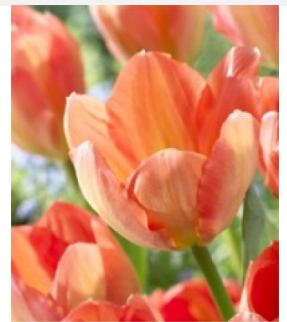

Tulipa Apricot Emperor

Type: Tulipa **Class:** Emperor
Height: 16"
Bloom Time: Mid
Color: coral-apricot
Qty: 5 **Price:** $5