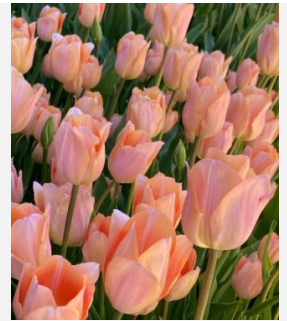

Tulipa Apricot Beauty

Type: Tulipa **Class:** Triumph
Height: 18"
Bloom Time: Late-Season
Color: salmon-rose/purple/green
Qty: 5 **Price:** $6