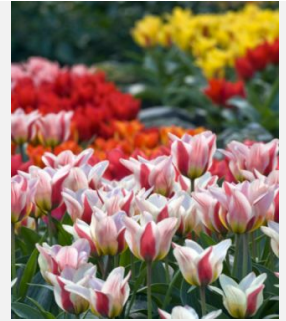

Type: Tulipa **Class:** Greigii
Height: 6-12"
Bloom Time: Early
Color: red/white
Qty: 5 **Price:** $5

Tulipa linifolia