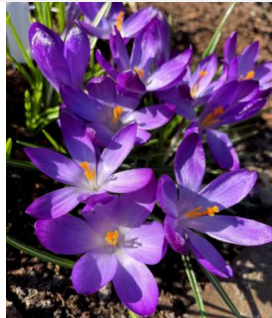

Crocus tommas Hummingbird

Type: Crocus **Class:** Botanical
Height: 4"
Bloom Time: Early
Color: lilac
Qty: 10 **Price:** \$3

Crocus tommas Lilac Beauty

Type: Crocus **Class:** Botanical
Height: 4"
Bloom Time: Early
Color: lavender
Qty: 10 **Price:** \$3.5

Crocus tommasianus Ruby Giant

Type: Crocus **Class:** Botanical
Height: 3-6"
Bloom Time: Early
Color: deep violet-purple
Qty: 10 **Price:** \$3.5

Crocus vernus Grand Maitre

Type: Crocus **Class:** Botanical
Height: to 6"
Bloom Time: Early
Color: lavender-violet
Qty: 5 **Price:** \$3.5

Crocus vernus Vanguard

Type: Crocus **Class:** Dutch
Height: 4-6"
Bloom Time: Early
Color: blue/white
Qty: 5 **Price:** \$3.5

Eranthis cilicica

Type: Eranthis
Height: to 12"
Bloom Time: Early
Color: yellow
Qty: 10 **Price:** \$4