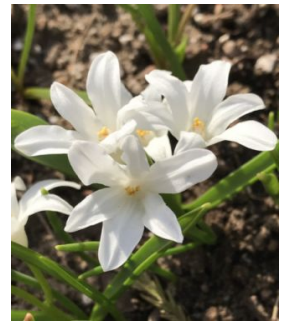

Chionodoxa forbesii

Type: Chionodoxa
Height: 6"
Bloom Time: Early
Color: blue
Qty: 5 **Price:** \$2.5

Chionodoxa forbesii Blue Giant

Type: Chionodoxa
Height: to 12"
Bloom Time: Very Early
Color: light blue
Qty: 5 **Price:** \$2.5

Chionodoxa forbesii Pink Giant

Type: Chionodoxa
Height: to 12"
Bloom Time: Very Early
Color: light pink
Qty: 5 **Price:** \$2.5

Chionodoxa luciliae

Type: Chionodoxa
Height: 8"
Bloom Time: Mid
Color: purple/white
Qty: 10 **Price:** \$3.5

Chionodoxa luciliae alba

Type: Chionodoxa
Height: to 12"
Bloom Time: Early
Color: white
Qty: 10 **Price:** \$3.5

Chionodoxa luciliae Violet Beauty

Type: Chionodoxa
Height: 5-6"
Bloom Time: Early
Color: pink-violet
Qty: 10 **Price:** \$3.5