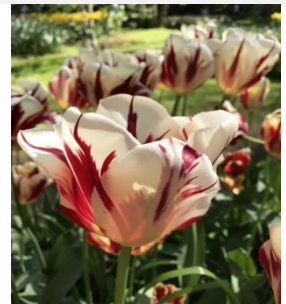

Tulipa Grand Perfection

Type: Tulipa **Class:** Triumph
Height: 16-18"
Bloom Time: Mid-Late
Color: white/red flamed
Qty: 5 **Price:** $4.5