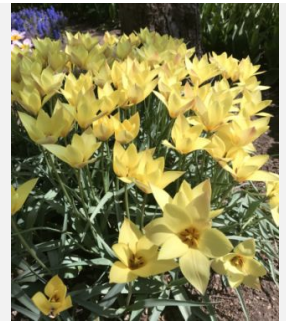

Tulipa clusiana Honky Tonk

Type: Tulipa **Class:** Species
Height: 6-8"
Bloom Time: Mid-Season
Color: yellow
Qty: 5 **Price:** $2.5