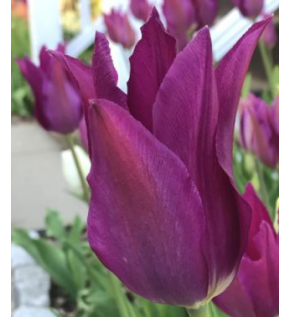

Type: Tulipa **Class:** Lily Flowered
Height: 22-24"
Bloom Time: Mid
Color: purple-blue
Qty: 5 **Price:** $4.5

Tulipa polychroma