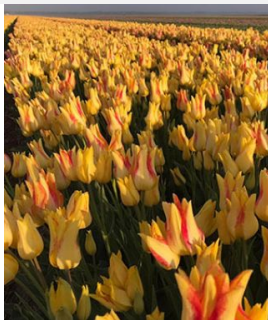

Type: Tulipa **Class:** Multi-
Flowered
Height: 18-20"
Bloom Time: Late-Season
Color: lemon-yellow/red
feathered edges
Qty: 5 **Price:** $6

Tulipa Spitsbergen