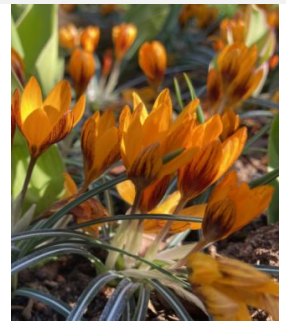

Crocus chrysanthus Blue Pearl

Type: Crocus **Class:** Botanical
Height: 3-4"
Bloom Time: Early
Color: blue
Qty: 10 **Price:** \$4.5

Crocus minimus Spring Beauty

Type: Crocus **Class:** Botanical
Height: 4"
Bloom Time: Early
Color: white/purple
Qty: 10 **Price:** \$4.5

Crocus chrysanthus Goldilocks

Type: Crocus **Class:** Botanical
Height: to 12"
Bloom Time: Early
Color: yellow
Qty: 10 **Price:** \$4

Crocus olivieri Orange Monarch

Type: Crocus **Class:** Botanical
Height: 4"
Bloom Time: Early
Color: gold/garnet
Qty: 5 **Price:** \$3.5