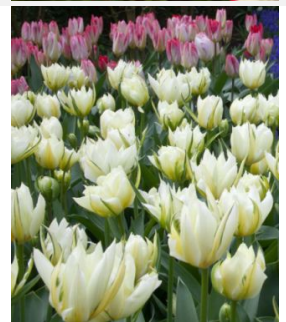

Tulipa Exotic Emperor

Type: Tulipa **Class:** Double early
Height: 20"
Bloom Time: Mid
Color: white
Qty: 5 **Price:** $5