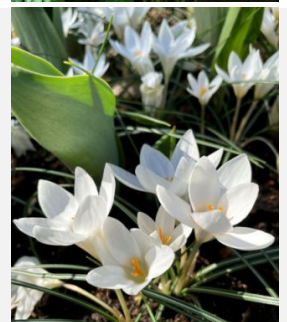

Chionodoxa sardensis

Type: Chionodoxa
Height: 4"
Bloom Time: Early
Color: blue
Qty: 10 **Price:** \$4.5

Corydalis solida Beth Evans

Type: Corydalis
Height: 4-5"
Bloom Time: Early
Color: pink
Qty: 5 **Price:** \$5

Corydalis solida Purple Bird

Type: Corydalis
Height: 4-5"
Bloom Time: Early
Color: violet-purple
Qty: 5 **Price:** \$5.5

Crocus chrysanthus Ard Schenk

Type: Crocus **Class:** Botanical
Height: 4"
Bloom Time: Early
Color: white
Qty: 5 **Price:** \$2