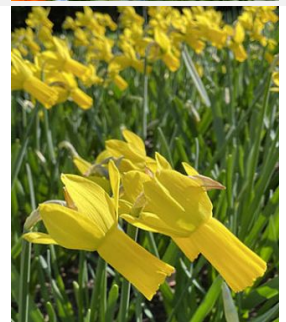

Narcissus Rapture

Type: Narcissus **Class:** Cyclamineus
Height: 10-12"
Bloom Time: Early-Mid
Color: yellow
Qty: 5 **Price:** $6