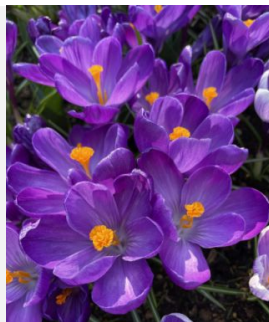

Type: Crocus **Class:** Dutch
Height: 4"
Bloom Time: Early
Color: purple
Qty: 5 **Price:** $3.5

Crocus tommas Barr's Purple