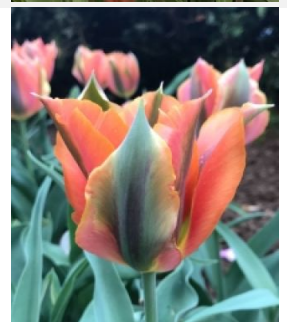

Tulipa Artist

Type: Tulipa **Class:** Viridiflora
Height: 14-16"
Bloom Time: Mid-Late
Color: salmon-rose/purple/green
Qty: 5 **Price:** $5.5