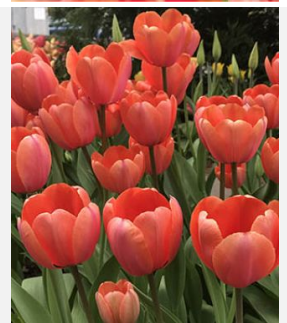

Tulipa Apricot Impression

Type: Tulipa **Class:** Darwin Hybrid
Height: 22"
Bloom Time: Mid
Color: pink blend
Qty: 5 **Price:** $4