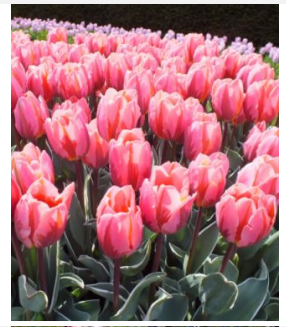

Type: Tulipa **Class:** Single Early
Height: 12-14"
Bloom Time: Mid
Color: rose pink
Qty: 5 **Price:** $6.5

Tulipa Paul Scherer