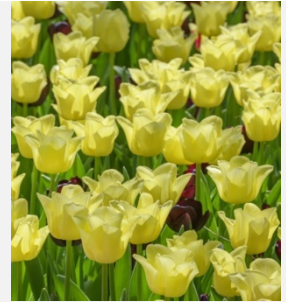

Tulipa World Friendship

Type: Tulipa **Class:** Single Late
Height: 18-20"
Bloom Time: late spring
Color: pale yellow
Qty: 5 **Price:** $6.5