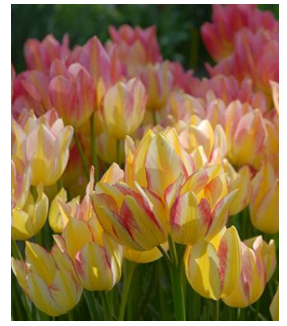

Tulipa Antoinette

Type: Tulipa **Class:** Multi-Flowered
Height: 16"
Bloom Time: Mid
Color: yellow/white/green/raspberry
Qty: 5 **Price:** $5