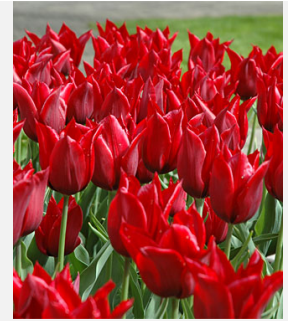

Tulipa Jennie Butchart

Type: Tulipa **Class:** Lily Flowered
Height: 16"
Bloom Time: Late
Color: deep red
Qty: 5 **Price:** $4.5