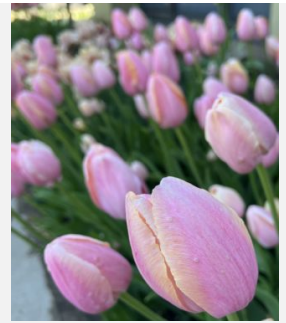

Tulipa Belle du Monde

Type: Tulipa **Class:** Single late
Height: 26-28"
Bloom Time: Mid-Late
Color: apricot/pink/salmon
Qty: 5 **Price:** $5.5