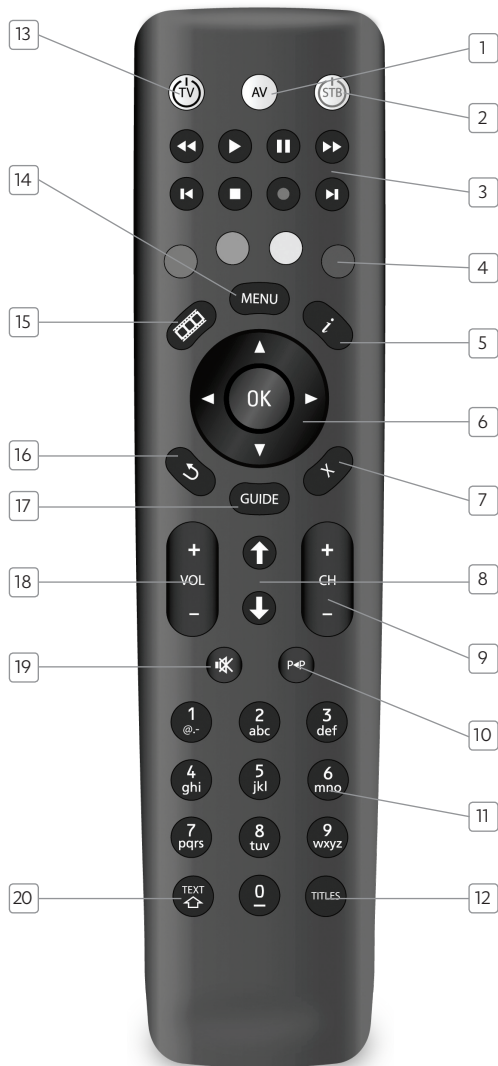

## **CONTENTS**

Remote control layout	<b>4</b>
Inserting batteries	<b>5</b>
Operation and TV control setup (Brand Search)	<b>6</b>
TV control setup (Auto Search)	<b>7</b>
Shift TV functionality, Key fixing, Removing TV functionality	<b>8</b>
Brand code tables	<b>17</b>

## REMOTE CONTROL LAYOUT

- 1 TV AV Source Select button
- 2 STB Standby button
- 3 STB PVR Transport buttons
- 4 Colour Navigation buttons
- 5 Information button
- 6 Navigation and OK buttons
- 7 Exit button
- 8 Page Up and Page Down buttons
- 9 Channel Up and Channel Down buttons
- 10 Previous Channel Select button
- 11 Channel Select buttons and text entry
- 12 Subtitles button
- 13 TV Standby button
- 14 STB Menu button
- 15 PVR button
- 16 Back button
- 17 Electronic Program Guide button
- 18 Volume Up and Down buttons
- 19 Mute button
- 20 Teletext button (press and release) and TV SHIFT function (press and hold)