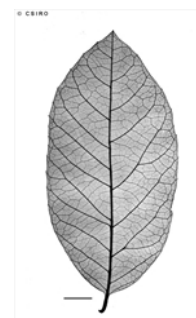

Common name:

Carabeen, Rusty; Rusty Carabeen

Stem

Stems of larger trees fluted and often equipped with adventitious roots.

Leaves

Petioles, twigs and underside of the leaves densely clothed in dark brown or rusty brown hairs. Leaf blades about 7.5-16 x 3.5-6.5 cm. Midrib hairy on the upper surface. Stipules small, hairy and inconspicuous.

Flowers

Sepals narrowly lanceolate, about 14-16 x 3-4 mm, pink but clothed in brown hairs. Petals narrowly spatulate, about 18-20 x 5-7 mm, apex either 3-lobed (each lobe indented) or irregularly dentate. Stamens about 12-15, arranged in groups of three, two enclosed in the petals and one closer to the style. Staminal filaments glabrous, sigmoid, about 5-7 mm long, anthers linear, about 3.9-4.1 mm long, minutely puberulous, setiferous at the apex. Disk yellow, about 1 mm high and weakly lobed. Ovary ovoid, about 4-5 mm long, densely strigose, ovules 4 per locule. Style pink, about 14-15 mm long, strigose in the lower half.

Fruit

Fruits ellipsoid to ovoid, about 30-45 x 18-28 mm, pericarp red. Testa cream to pink.

Seedlings

Cotyledons obscurely 3-5-veined. A few short hairs present on the upper surface mainly towards the base.

A medium tree suitable for cooler areas. Flowers large, bright pink, produce in abundance .

RFK Code

441

Fruit. © CSIRO

Fruit, side views and cross section. © W. T. Cooper

Leaves and Flowers. © B. Gray

Scale bar 10mm. © CSIRO