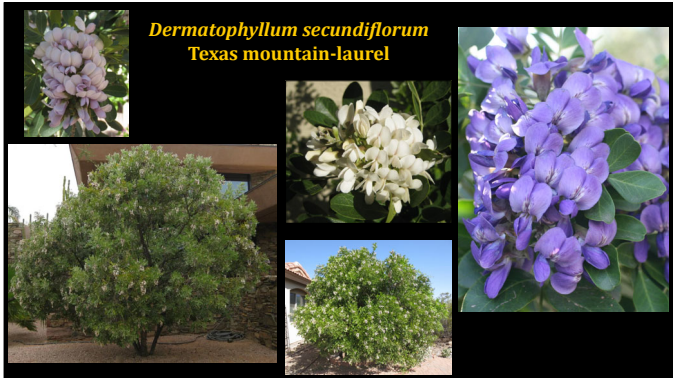

14

15

16

**Trees & Large Shrubs
for Small Spaces**

17

18

19

20

21

22

23

24

25

26

27

28

29

30

Erythrostemon mexicanus
Mexican-bird of paradise

31

Eysenhardtia orthocarpa
kidneywood

32

Leucaena retusa
golden ball lead tree

33

LANDSCAPE PLANTS IN THE ARIZONA DESERT

ADVANCED SEARCH

NAME (COMMON OR BOTANICAL) | KEYWORD

PLANT TYPE	PLANT WIDTH (IN FEET)	WATER USE	SUN
None selected	None selected	None selected	None selected
WILDLIFE	FLOWER SEASON	FLOWER COLOR	SPECIAL USE
None selected	None selected	None selected	None selected