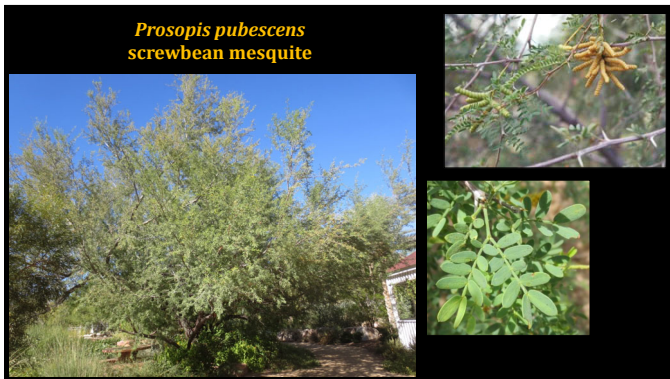

Prosopis pubescens
screwbean mesquite

35