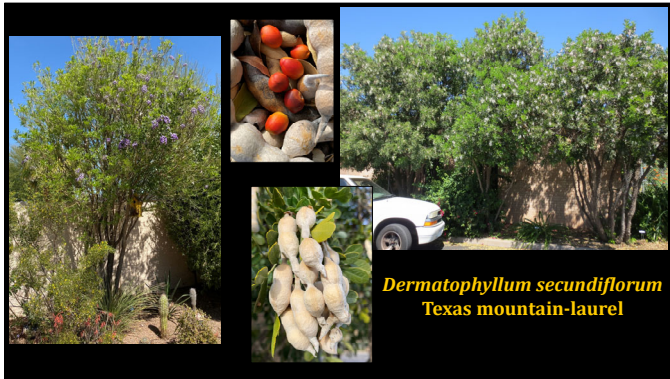

14

15

16

**Trees & Large Shrubs
for Small Spaces**

17

18

19

20

21

22

23

24

25

26

27

28

29

30

Erythrostemon mexicanus
Mexican-bird of paradise

31

Eysenhardtia orthocarpa
kidneywood

32

Leucaena retusa
golden ball lead tree

33

LANDSCAPE PLANTS IN THE ARIZONA DESERT

ADVANCED SEARCH

NAME (COMMON OR BOTANICAL) | KEYWORD

PLANT TYPE	PLANT WIDTH (IN FEET)	WATER USE	SUN
None selected	None selected	None selected	None selected
WILDLIFE	FLOWER SEASON	FLOWER COLOR	SPECIAL USE
None selected	None selected	None selected	None selected