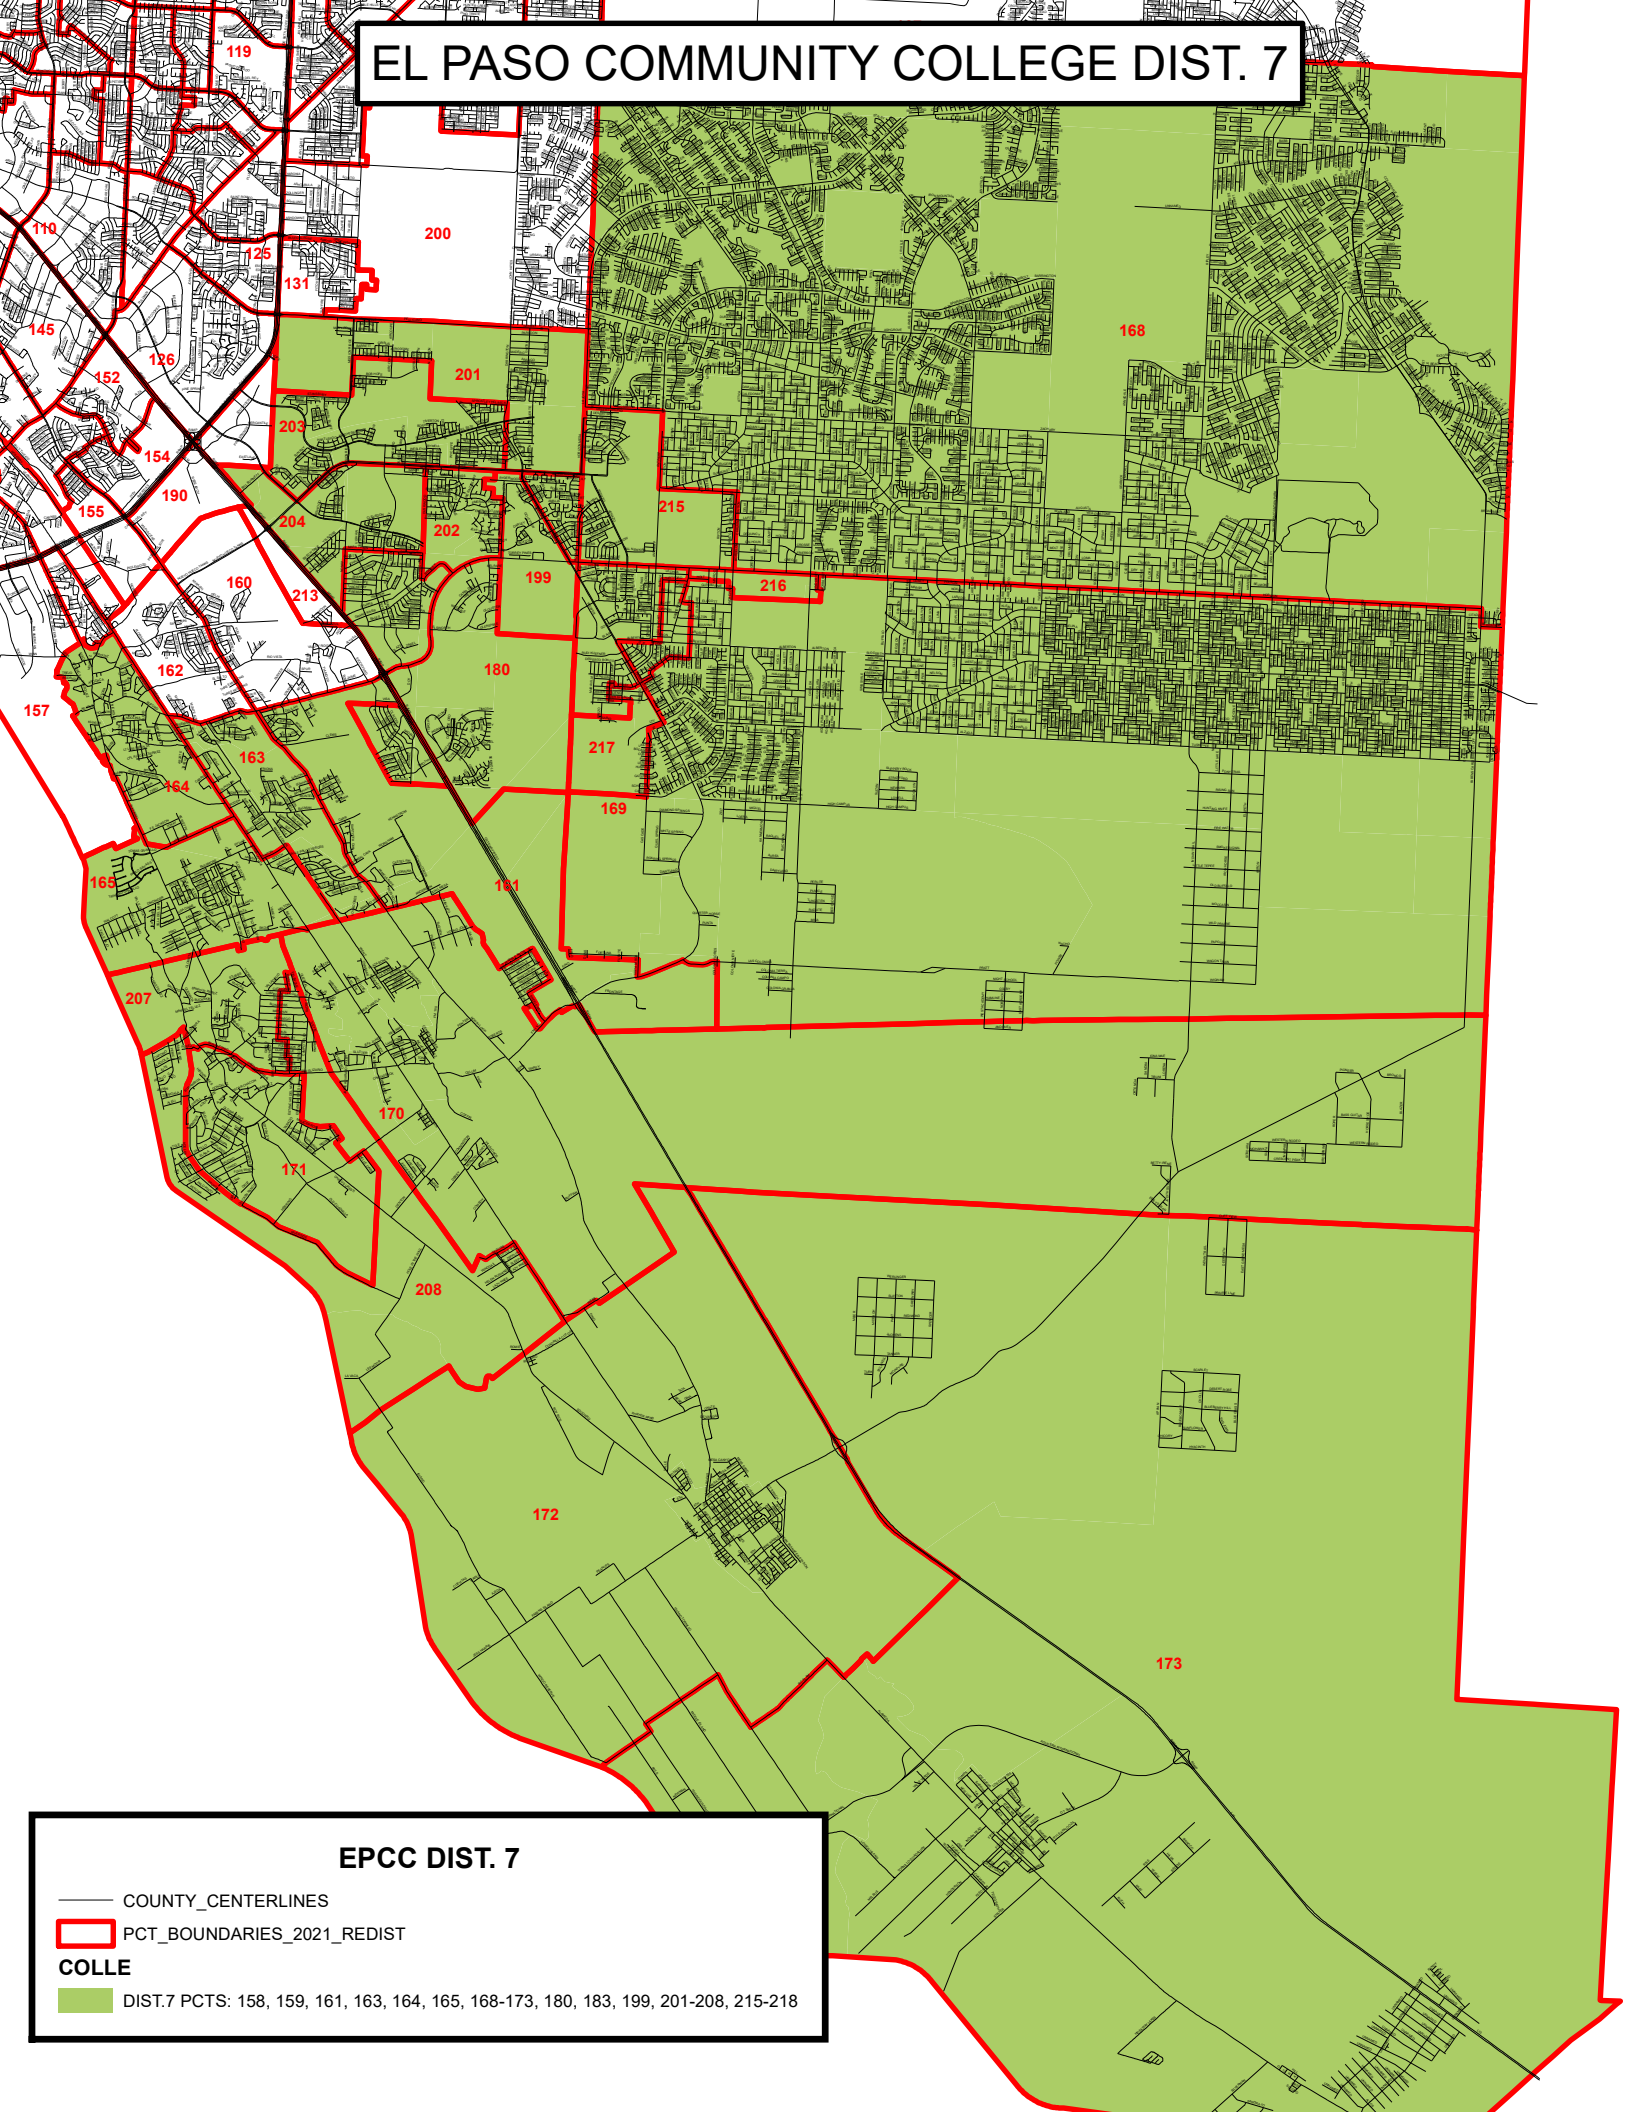

EL PASO COMMUNITY COLLEGE DIST. 7

EPCC DIST. 7

— COUNTY_CENTERLINES

▭ PCT_BOUNDARIES_2021_REDIST

COLLE

▭ DIST.7 PCTS: 158, 159, 161, 163, 164, 165, 168-173, 180, 183, 199, 201-208, 215-218