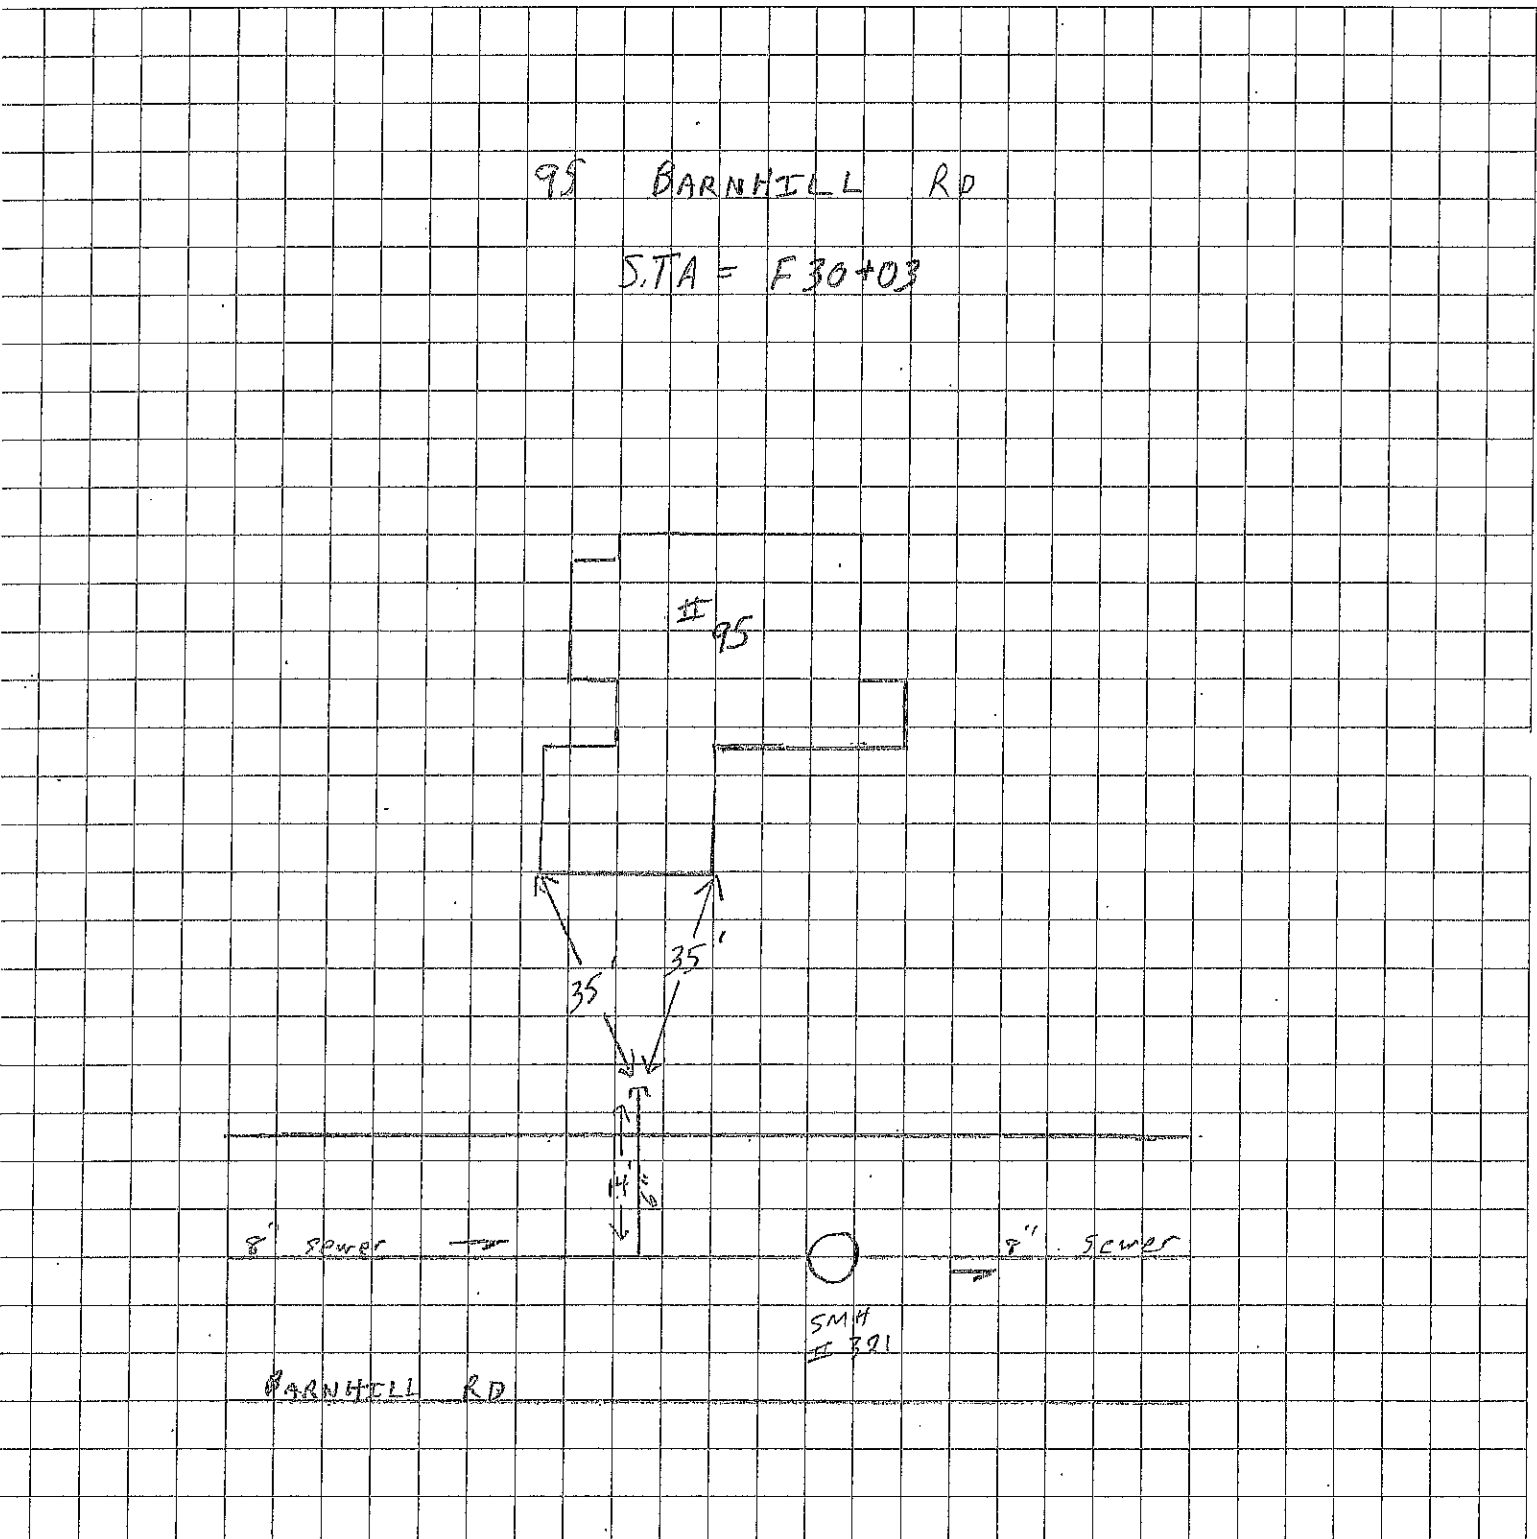

WATER • SEWER • DRAIN
24 Hour Emergency Service

www.ferguson.com

"Visit Ferguson Online"

NEWINGTON, CT
124 Costello Road
(860) 666-5634

GROTON, CT
86 Bridge Street
(860) 405-0146

BRIDGEPORT, CT
9 Island Brook Ave.
(203) 384-9402

NEW MILFORD, CT
506 Danbury Road
(860) 354-0223

CANTON, MA
2 Whitman Road
(781) 828-1350

NORTH HARWICH, MA
518 Depot Street
(508) 430-1696

WORCESTER, MA
57 Southwest Cutoff
(508) 754-2027

WATERTOWN, NY
800 Starbuck Ave.
(315) 782-3785