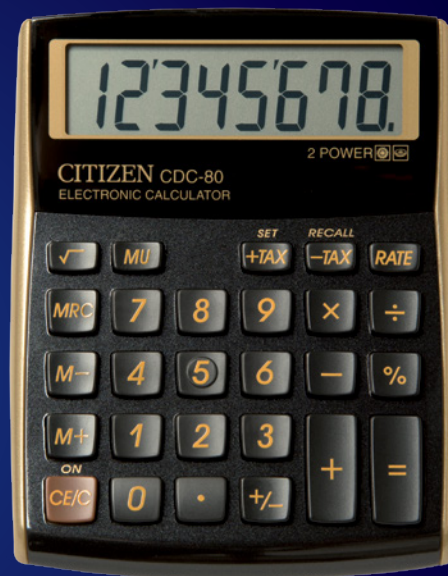

- Currency conversion
- Check & correct
- 2-color printing
- Metalic paper roll holder
- Print speed (4.3 lines/sec.)
- Dimensions (W x D x H):
225 x 332 x 75 mm
- Weight: 1,193 g

520DPA

- Currency conversion
- Thermo printer.
- Back-lit 2-color LCD display
- 1-color printing
- Metalic paper roll holder
- Print speed (10 lines/sec.)
- Dimensions (W x D x H):
160 x 231 x 59 mm
- Weight: 471 g

ECC-110

Solar powered
Square root
Memory recall
8 Digit
Dimensions (W x D x H):
70 x 118 x 15 mm
Weight: 52 g

ECC-210

Solar powered
Square root
Memory recall
8 Digit
Dimensions (W x D x H):
102 x 144 x 31 mm
Weight: 102 g

ECC-310

Solar powered
Grand total
Mark up
Square root
12 Digit
Dimensions (W x D x H):
107 x 173 x 34 mm
Weight: 186 g

GOLD LINE

IT'S TIME FOR GOLD

For all those who count on noble and also want to show. On the move and on the desk.

CITIZEN
CALCULATORS
SINCE 1965

Desktop CDC-80 Gold Line

Mark up function
Memory Recall function
Tax function
Square root function
8 Digit
Dimensions (W x D x H):
109 x 135 x 25 mm
Weight: 104 g

Pocket CPC-112 Gold Line