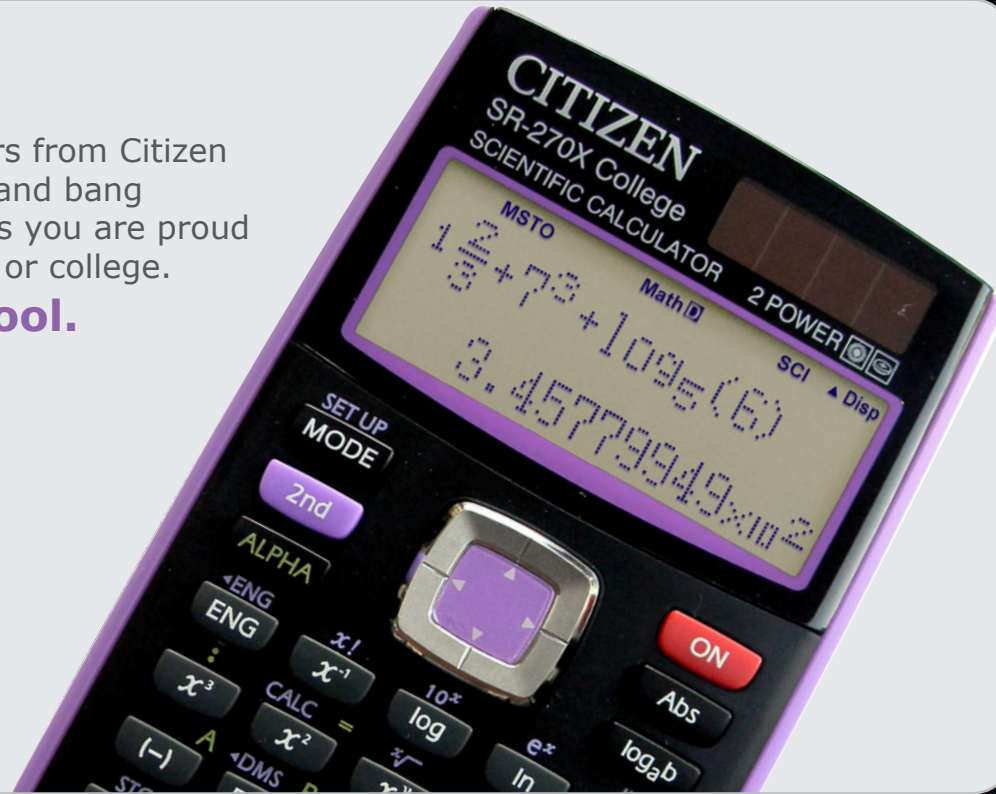

COOL4SCHOOL

The new school calculators from Citizen make you different, cool and bang up to date. Trendy colours you are proud to be seen with at school or college.

Maths – simply cool.