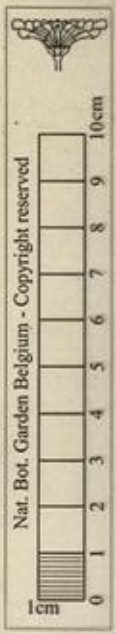

Enciclaea minorpanum

Sheet 2 of BR-SP 687532,
Collector & nb.: Corbisien-
Baland
Name: 1535

Herb. Horti Bot. Nat. Belg. (BR)
BR - S.P.
687 565

Database and imaged
African Plant Initiative
2008

Lerineke del 1956
Horti Botanici Bruxellensis.
Accessit 1934

HERBARIUM MUSEI CONGOENSIS
TERVUEREN (BELG.)

Enciclaea minorpanum Selys

L.H.

rec. A. Corbisien Baland 1535