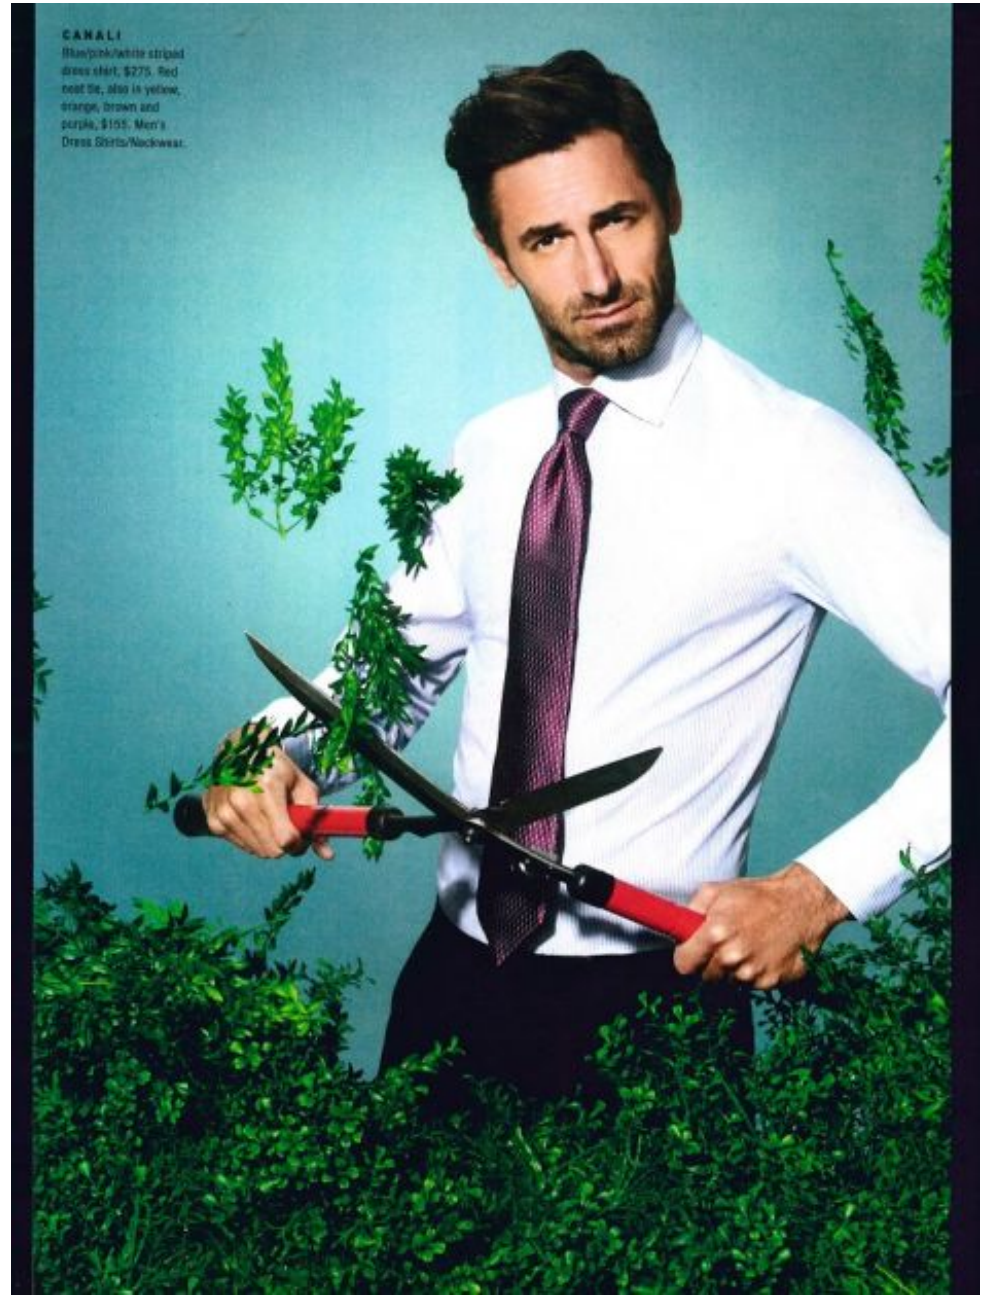

NEXT

Josh Wald

HEIGHT: 188CM/6'2" SUIT: 101CM/40"/50 R SHIRT: 39CM/15.5" WAIST: 81CM/32" INSEAM: 81 CM/32" SHOE: 45 EU/11 US/10.5 UK HAIR: BROWN EYES: BROWN