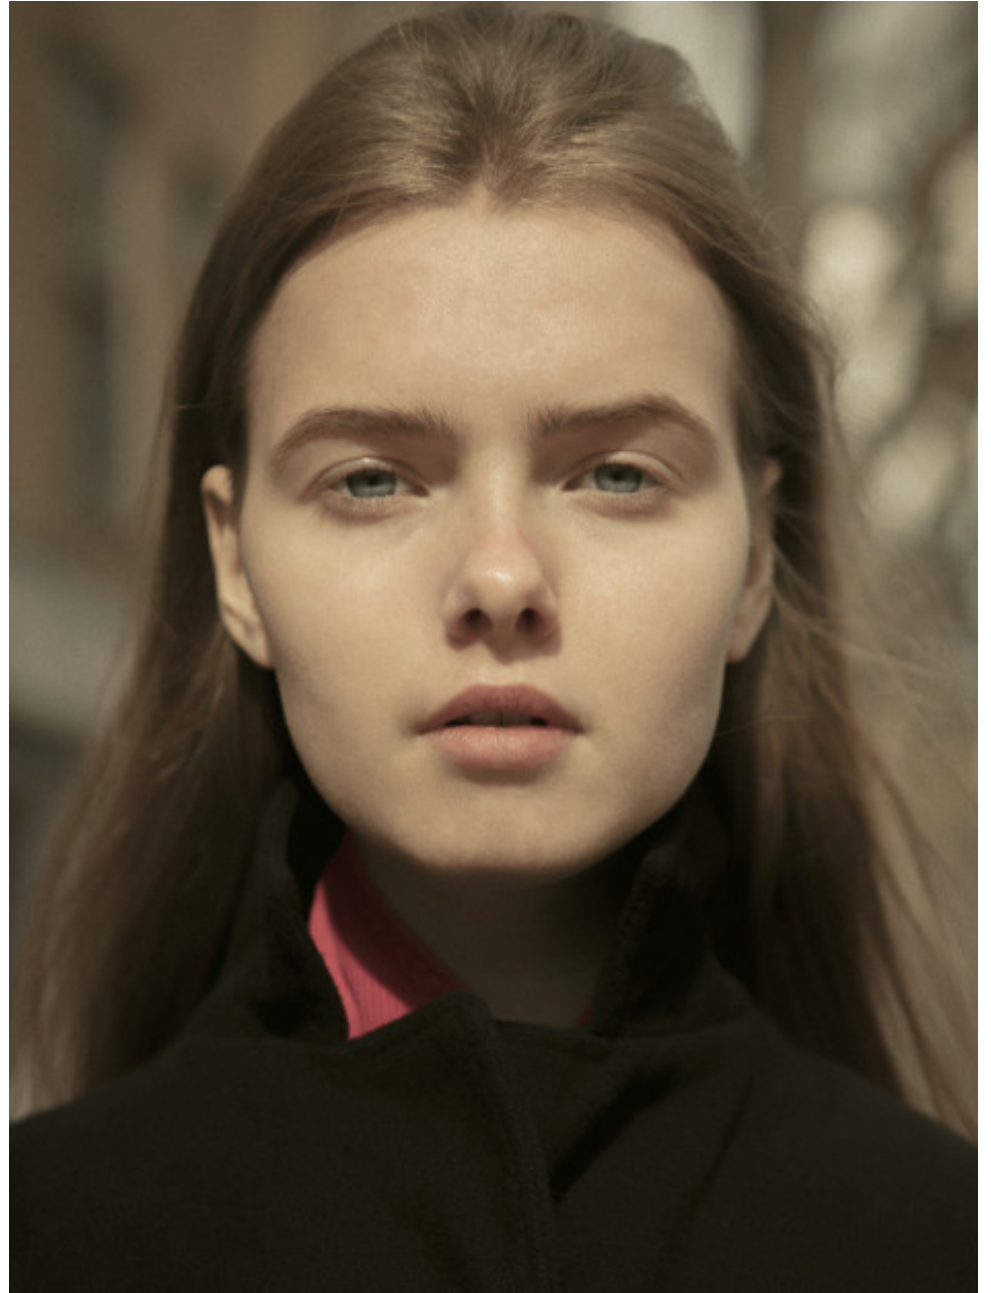

NEXT

Ilse Roffel HEIGHT: 5'10.5 BUST: 30 WAIST: 24 HIPS: 34.5 SHOE: 7UK HAIR: DARK BLONDE EYES: BLUE