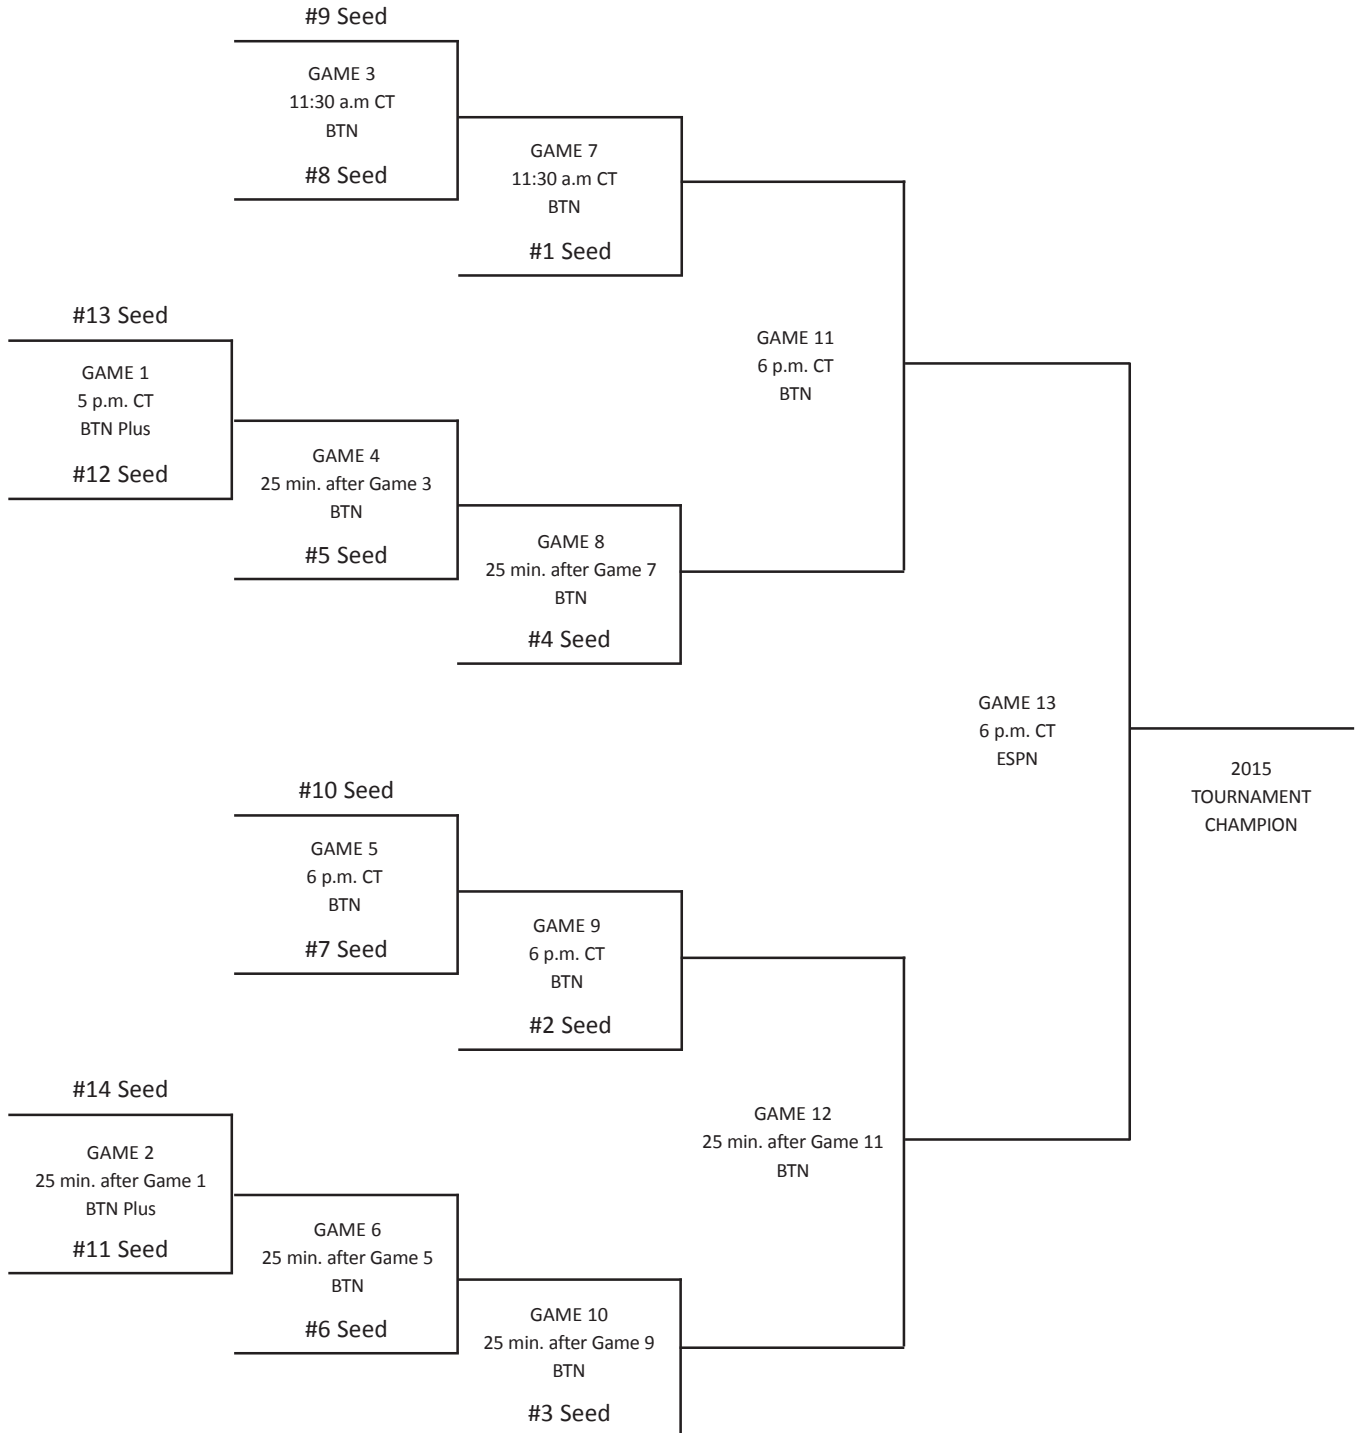

2015 BIG TEN TOURNAMENT BRACKET

MARCH 4-8 • SEARS CENTRE ARENA • HOFFMAN ESTATES, IL

MARCH 4

MARCH 5

MARCH 6

MARCH 7

MARCH 8

BIG TEN TOURNAMENT RESULTS