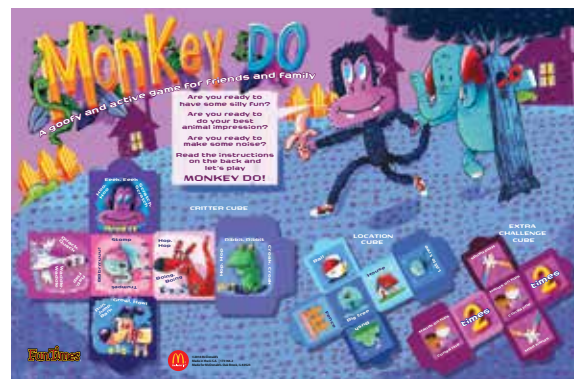

V

| W | Arch Money Clip
Stainless steel.
#9HPMC | \$4.99 each

W

A

B

C

D

A