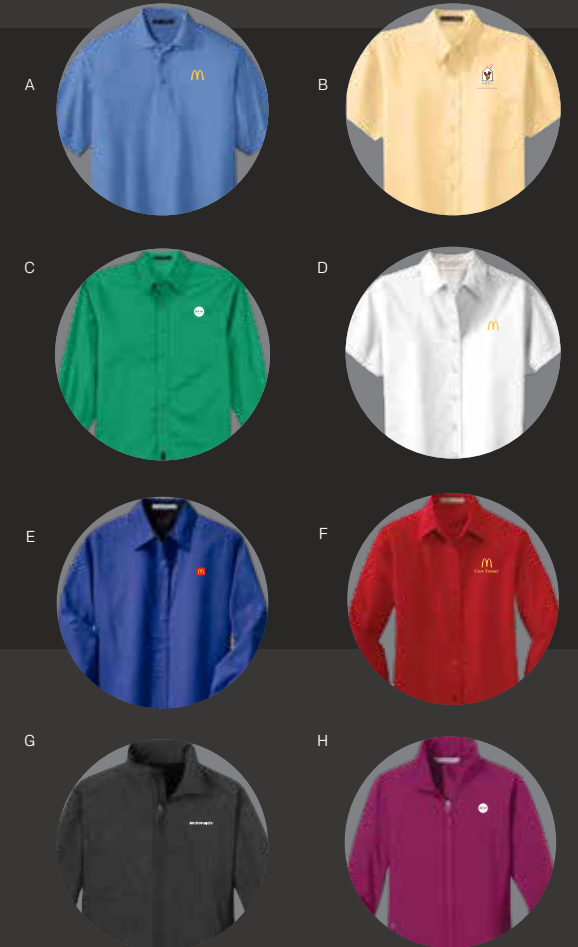

McTeacher's Night®

| D | Flexible Ruler
12-inch flexible PVC ruler includes inch and metric scales.
#9GFR | Translucent Green | $0.49 each

Create Your Own Shirts

GREAT FOR EVENTS!

Monogramming available for just $10 per item! (Up to two lines of copy)

STEP 1 CHOOSE YOUR STYLE...

Choose either sport shirt, short sleeve, long sleeve, or ladies' ¾ sleeve shirt. Available in various colors and sizes. Price includes one logo and location per shirt (left chest unless otherwise specified on your order form).

- **| A | Unisex Sport Shirt (#KU)**
  5-ounce, 65/35 poly/cotton pique.
  XS-XL | $15.99 2X-3X | $17.99 4X-5X | $20.00
  6X-10X | Please call for pricing.
- **| B | Men's Short Sleeve Button Down (#WM)**
  4.5-ounce, 55/45 cotton/poly
  XS-XL | $20.99 2X-3X | $22.99 4X-6X | $24.99
- **| C | Men's Long Sleeve Button Down (#ML)**
  4.5-ounce, 55/45 cotton/poly
  S-XL | $23.99 2X-3X | $25.99 4X-6X | $27.99
- **| D | Ladies' Short Sleeve Open Collar Button Down (#WL)**
  4.5-ounce, 55/45 cotton/poly
  XS-XL | $20.99 2X-3X | $22.99
- **| E | Ladies' Long Sleeve Button Down (#LL)**
  4.5-ounce, 55/45 cotton/poly
  XS-XL | $23.99 2X-3X | $25.99
- **| F | Ladies' ¾ Sleeve Button Down (#WQ)**
  4.5-ounce, 55/45 cotton/poly
  XS-XL | $23.99 2X-3X | $25.99
- **| G | Men's Soft Shell Jacket (#MJ)**
  100% polyester shell bonded to a 100% polyester fleece lining.
  S-XL $35.99 each 2X-3X $38.99 each
- **| H | Ladies' Soft Shell Jacket (#LJ)**
  100% polyester shell bonded to a 100% polyester fleece lining.
  S-XL $35.99 each 2X-3X $38.99 each

STEP 2 CHOOSE YOUR COLOR...

STEP 3 CHOOSE ONE OF THESE LOGOS...OR SEND US YOUR OWN!*

ORDER ONLY A MINIMUM OF 6 PIECES PER LOGO!
Minimum order can include different shirt styles and colors.