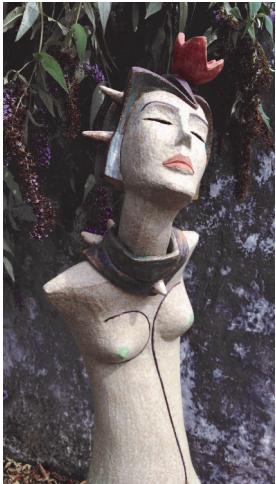

22

23

26

22

25

22 **Merce Canadell**
Lady Succulent and
Sleeping Lady Cactus
Ceramic
H 140 W 40 D 40
€2,200

25 **Paola Catizone**
Untitled
Acetate
H 125 W 102 D 0
€1,000

23 **Anthony Carey**
Connection 120
Acrylic, Oiled Walnut
H 19.5 W 16 D 78.5
€2,850