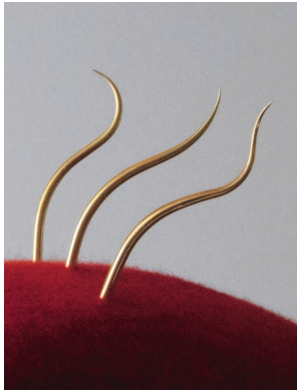

118 **Stephen Shaheen**
Bone
Kilkenny Limestone
H 86 W 104 L 270
POA

119 **Francis Shier**
H.1707
Bronze
H 500 W 200 D 200
€1,300

120 **Bertha Shortiss**
Course of Things
Kilkenny Limestone
H 180 W 30 D 30
€13,000

118

121 **Eileen Singleton**
Torc
Ceramic
H25 W42
€580

122 **Peter Slyman**
Pinned
Wood, Grass and Metal
H 244 W 400
€5,000

122

129

125

126

126 Vicki Sutherland
 Physalis Relic Bowl
 Porcelain, and Black
 Stoneware
 H 10 W 13.5 D 20
 €250