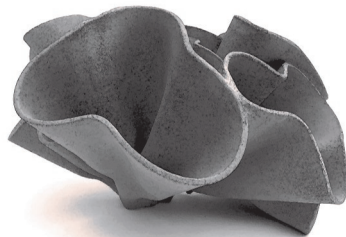

81

80 Grant Mac Ewan
Still Leaf
Stainless & Mild Steel
H 165 W 96 D 30
€3,800

77 Lena Willryd and Sarah Long
Water Harp
String, Found Objects,
Ceramic
H 200 W 200 D 200
POA

81 Ian Maher
Memory Vessel
Ceramic
H 35 W 10 D 10
€200

82 **Michelle Maher**
The Folded Line
Ceramic, Wood
H 125 W 35 D 35
€1,400 (price incl. plinth)

82

83 **Adam May**
Hole
Gorse, Gold Leaf
H 320 W 80 D 80
NFS

83

83

86

84 **Melanie Mc Inerney**
Oystercatcher
Mixed Media
H 31 W 13 D 37
€350