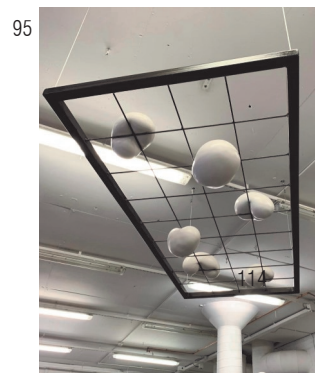

93 Jane Murtagh
Harts Tongue Fern
Patinated & Gilded
Forged Copper
H 92 W 15 D 3
€750

94 Mary Nagle
 Retrace
 Mixed Media
 H 80 W 64 D 7
 €780

95 Elaine O'Dea
 OverCome
 Plaster, Mild Steel
 H 600 W 1000 D 200
 €950