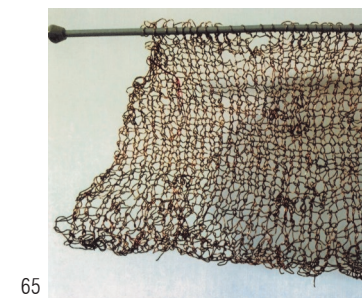

63 **Stephanie Hess**
Moonstruck Titan
Fibreglass
H 150 W 65 D 105
€10,000

65 **Lindsey Holland**
Dirty Linen
Copper Wire
H 50 W 300 D 10
€600