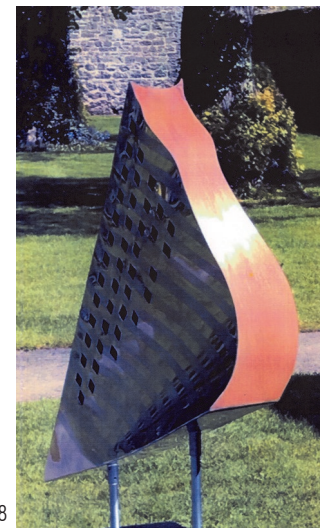

97 Mark O'Hare
Bending with Light
Glass, Steel, Cedar
Edition 1 of 10
H 430 W 670 D 1607
€12,000

98 Martin O'Keefe
42
Stainless and Mild Steel
H 163 W 164 D 15
€4,500

99 Martin O'Keefe
Bud
Stainless Steel
H 147 W 30 D 24
€800