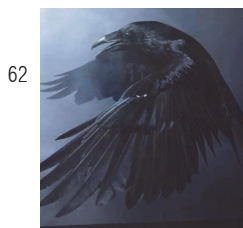

57 **Elaine Harrington**
Untitled from 'A Far Place'
Series 1
Ceramic
H 40 W 40 D 34
€480

58 **Elaine Harrington**
Untitled from 'A Far Place'
Series 1
Ceramic
H 36 W 40 D 40
€480

59 **Niamh Harte**
Rocky Outcrop
Ceramic, Plants
H 30 W 50 D 20
€800

60 **Richard Healy**
Fruit and Blossom
Kilkenny Limestone
H 20 W 12 D 5
€1,000 or €350 each

61 **Maree Hensey**
Sweet Pea
Acrylic, Gold Leaf
H 11 W 11 D 0.6
€60 Each

62 **Garret Herbert**
Morrigan
Forged Metal
H 180 W 90 D 60
€5,000