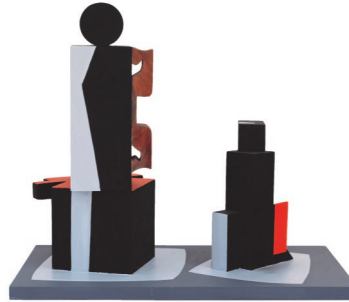

84

87

85

88

92

90

90 Ed Miliano
Man and Dog
(after Gerard Dillon)
Painted Wood
H 41 W 47 D 25.5
€1,250

91 Cecilia Moore
Bean Soup
Sheet Bronze, EPNS
Soup Spoons
H 15 W 20 D 11
€650