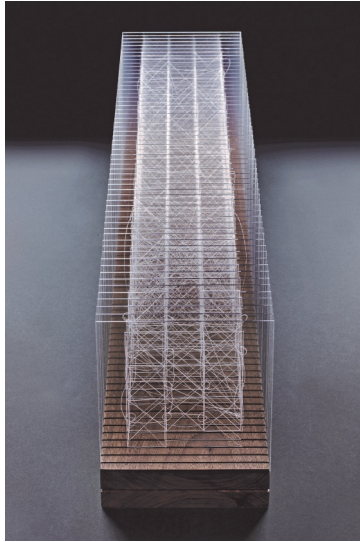

22

23

26

22

25

22 **Merce Canadell**
Lady Succulent and
Sleeping Lady Cactus
Ceramic
H 140 W 40 D 40
€2,200

25 **Paola Catizone**
Untitled
Acetate
H 125 W 102 D 0
€1,000

23 **Anthony Carey**
Connection 120
Acrylic, Oiled Walnut
H 19.5 W 16 D 78.5
€2,850