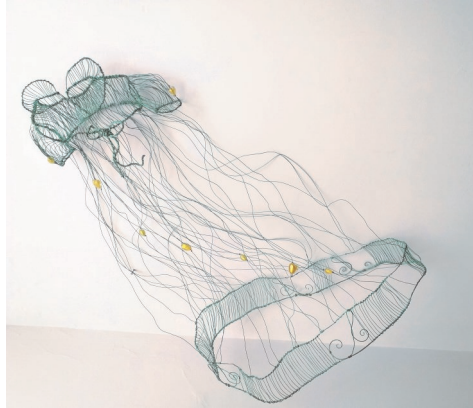

30

30 Susan Cuffe
Rock A Bye Baby
Copper Wire, Murano Glass
H 50 W 70 D 30
€580