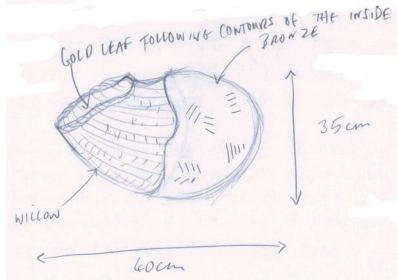

106 Ciaran Patterson
and Aoife Patterson

Poca na Greine
Bronze, Willow,
Gold Leaf
H 35 W 40 D 35
€1,800

107 John Quinn

Houseboat
Ceramic, Found Objects
H 40
€520