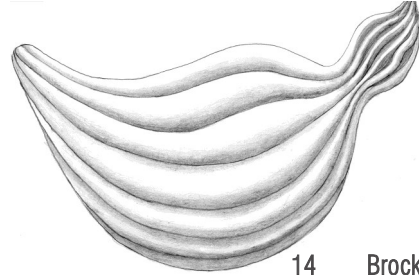

9

11

12

14

15

14

Brock Butler

The Tree Museum
Wood, Perspex
H 30 W 30 D 30
€1,500

13

12

Andrew Burke

Ragged Clothed Scarecrows
stoneware Ceramic
H 43 W 0 D 25
€390

13

Cathy Burke

Paratin Form VI
Stoneware Ceramic, Textured
Glazes
H 23 W 16 D 40
€595

15