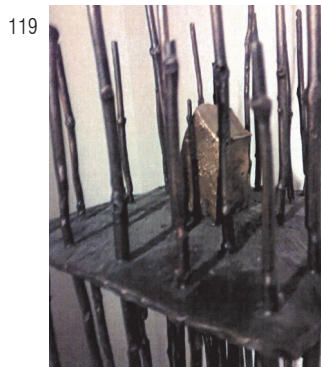

113

113 Mark Ryan
Open Turn
Cast Bronze
Edition 1 of 3
H 155 W 30 D 25
€4,500

115 Anne Schnittger
Podcasts
Ceramic
€325 (or €45 each)

116 Brigitta Seck
Pining
Mixed Media
H 170 W 50 D 50
POA

117 Sandi Sexton
Truncus
Wood, Paper
H 100 W 18 D 30
€260

118 **Stephen Shaheen**
Bone
Kilkenny Limestone
H 86 W 104 L 270
POA

119 **Francis Shier**
H.1707
Bronze
H 500 W 200 D 200
€1,300

120 **Bertha Shortiss**
Course of Things
Kilkenny Limestone
H 180 W 30 D 30
€13,000