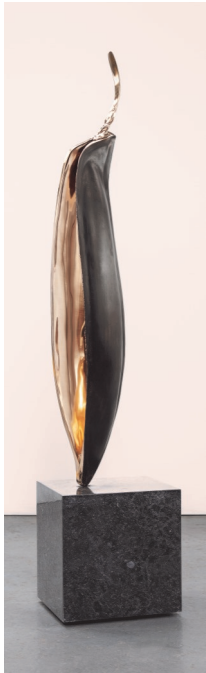

67

71

66

69

68

70

66 Dirk Hudson
Sun Drenched
Patinated Re-purposed
Copper, Bees Wax
H 25 W 37 D 12
€795

67 Lucy Hughes
Untitled
Porcelain
H 6 W 7 D 7
€700 (or €40 each)

68 Shane Jackson
Proto Pod
Bronze, Kilkenny Limestone
H 141 W 32 D 32
€2,200

69 Anna Maria Janiszewska
Light Box
Glass, Marine Plywood
H 150 W 60 D 60
€1,900

70 Rajinder Jit Singh
Un-Migrant-ing
Wood, Metal
H 25 W 25 D 25
€10,000

71 Andrea Kavanagh
Physalis Alkekengi
Porcelain Ceramic
Paperclay
H 220 W 37 D 37
€900