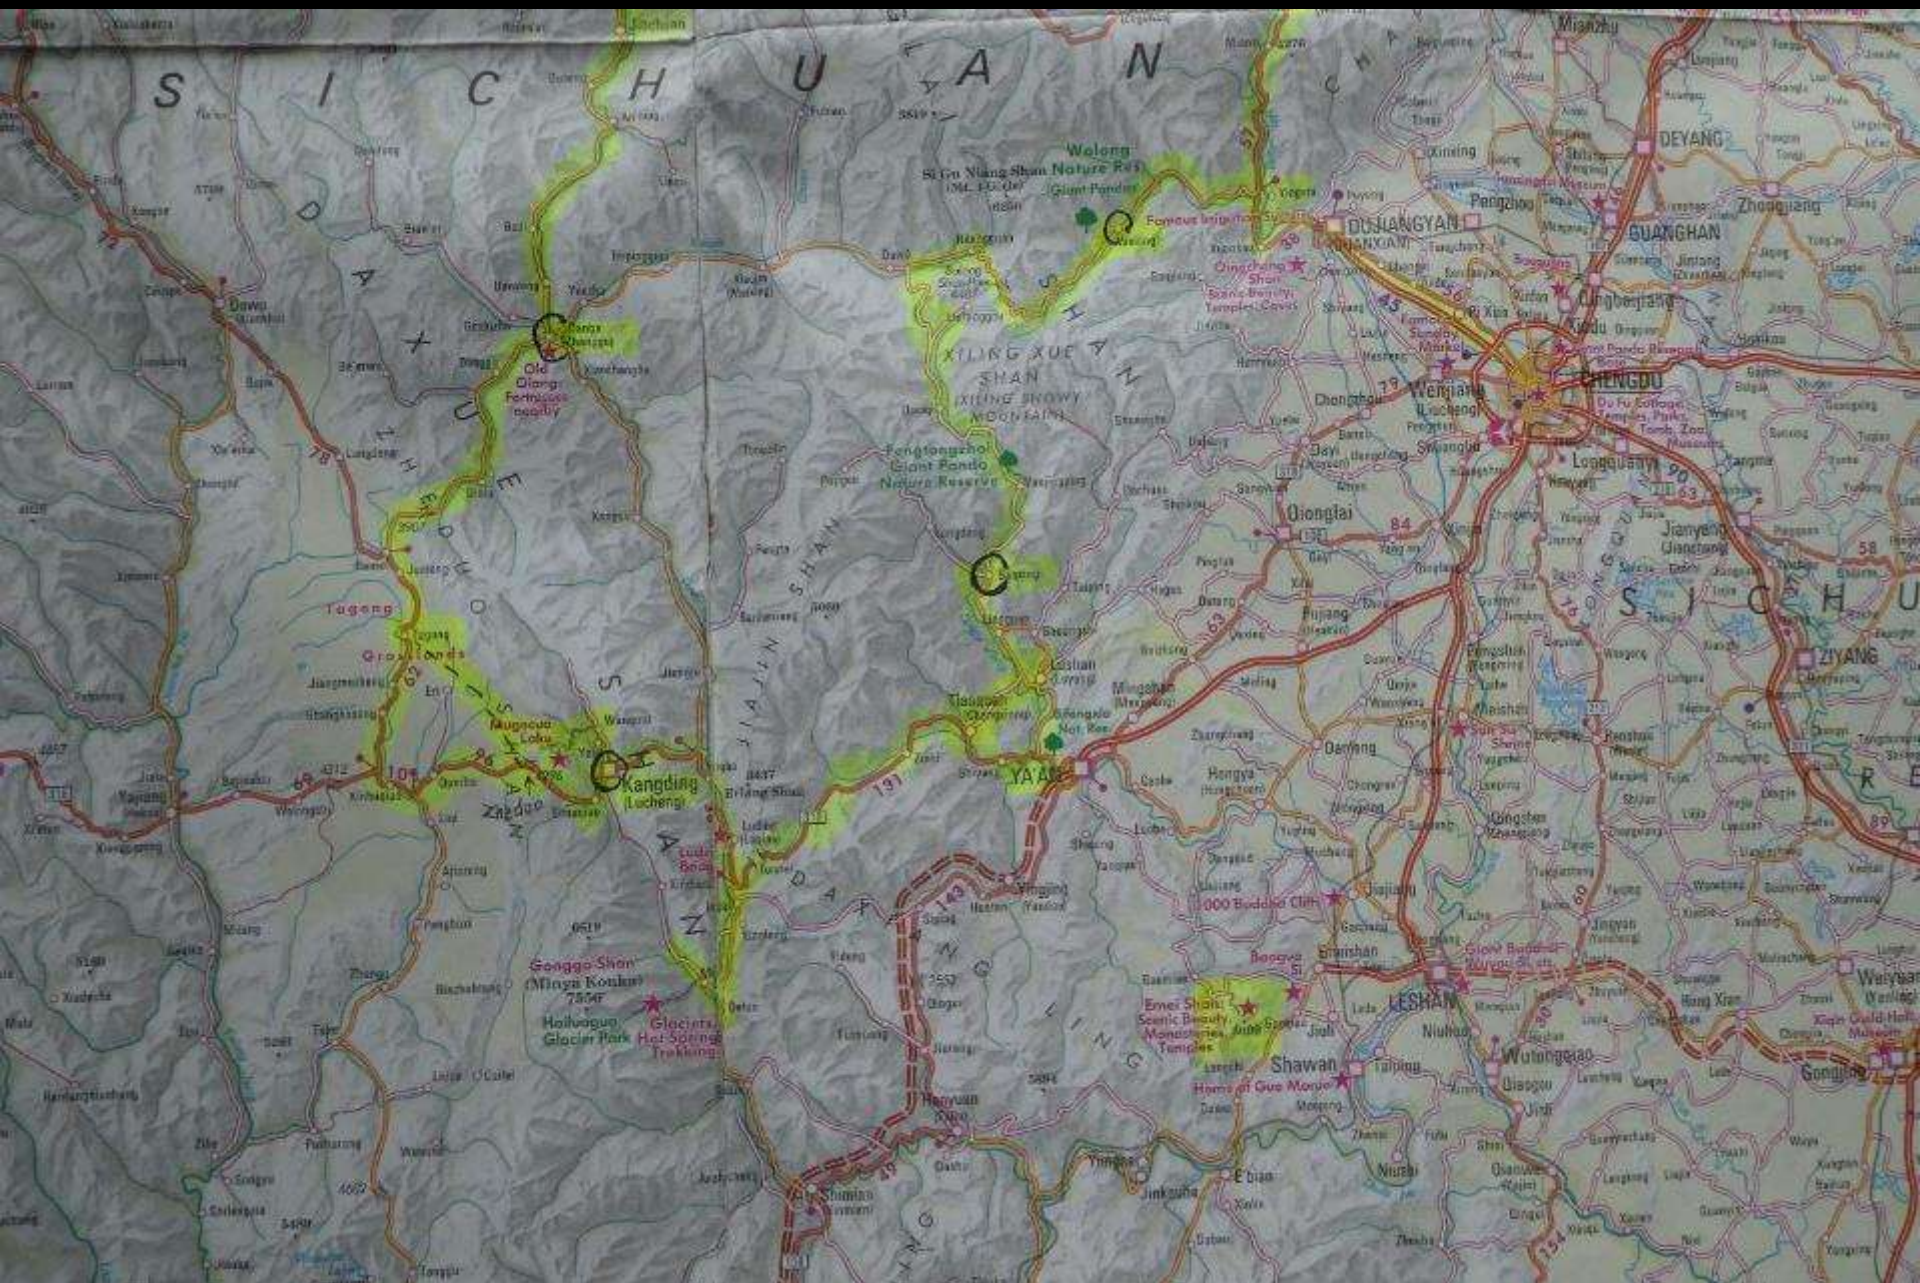

Ranunculus similis - 4500m, Balang shan - 2009.0626

界  
OUNTY

  
**巴郎山**  
MT. BALANG  
海拔 **4532m**

金公路分局  
路段起点

From Baoxing to Kanding - 2009.0627

From Baoxing to Kanding - 2009.0627

Kangding city (Lucheng)