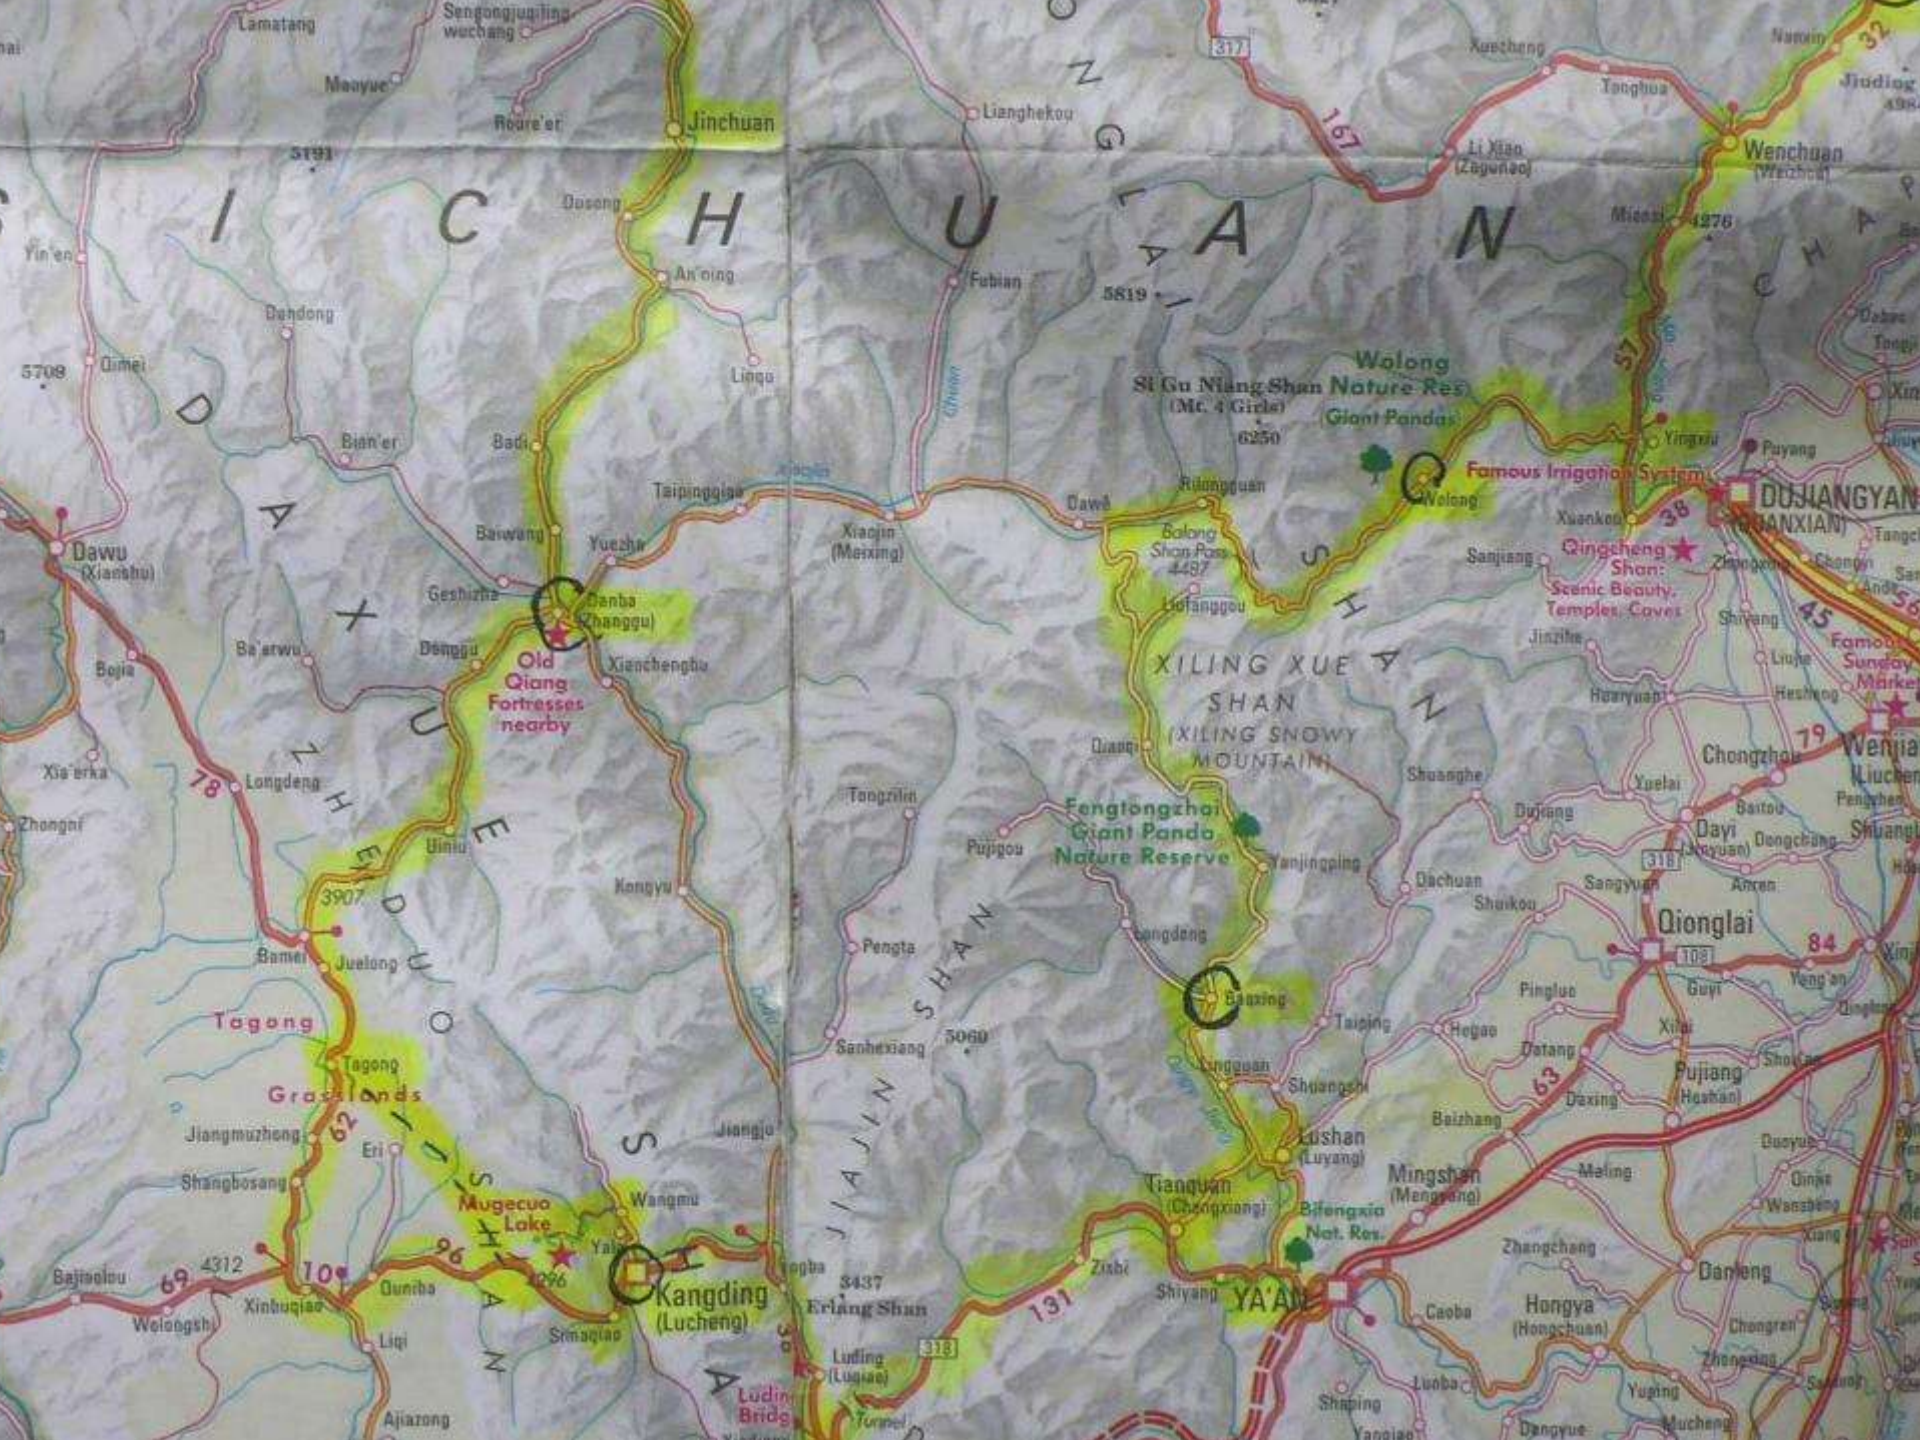

A lush mountain meadow in Sichuan, China, featuring a variety of wildflowers. Large, bright red flowers with dark centers are prominent in the foreground and middle ground. Interspersed among them are clusters of small, delicate purple flowers. The ground is covered in green grasses and broad, heart-shaped leaves. Large, grey rocks are scattered throughout the scene, adding to the rugged, natural setting.

Mountain  
Flora of  
Sichuan

US Dept of State Geographer  
Image Landsat / Copernicus  
© 2021 Google  
Data SIO, NOAA, U.S. Navy, NGA, GEBCO

28°31'22.32" N 129°53'14.86" E elev -97 m

DAXUE MOUNTAINS

Wolong  
Si Gu Niang Shan Nature Res.  
(Mc. 4 Girls)  
6250  
Giant Pandas