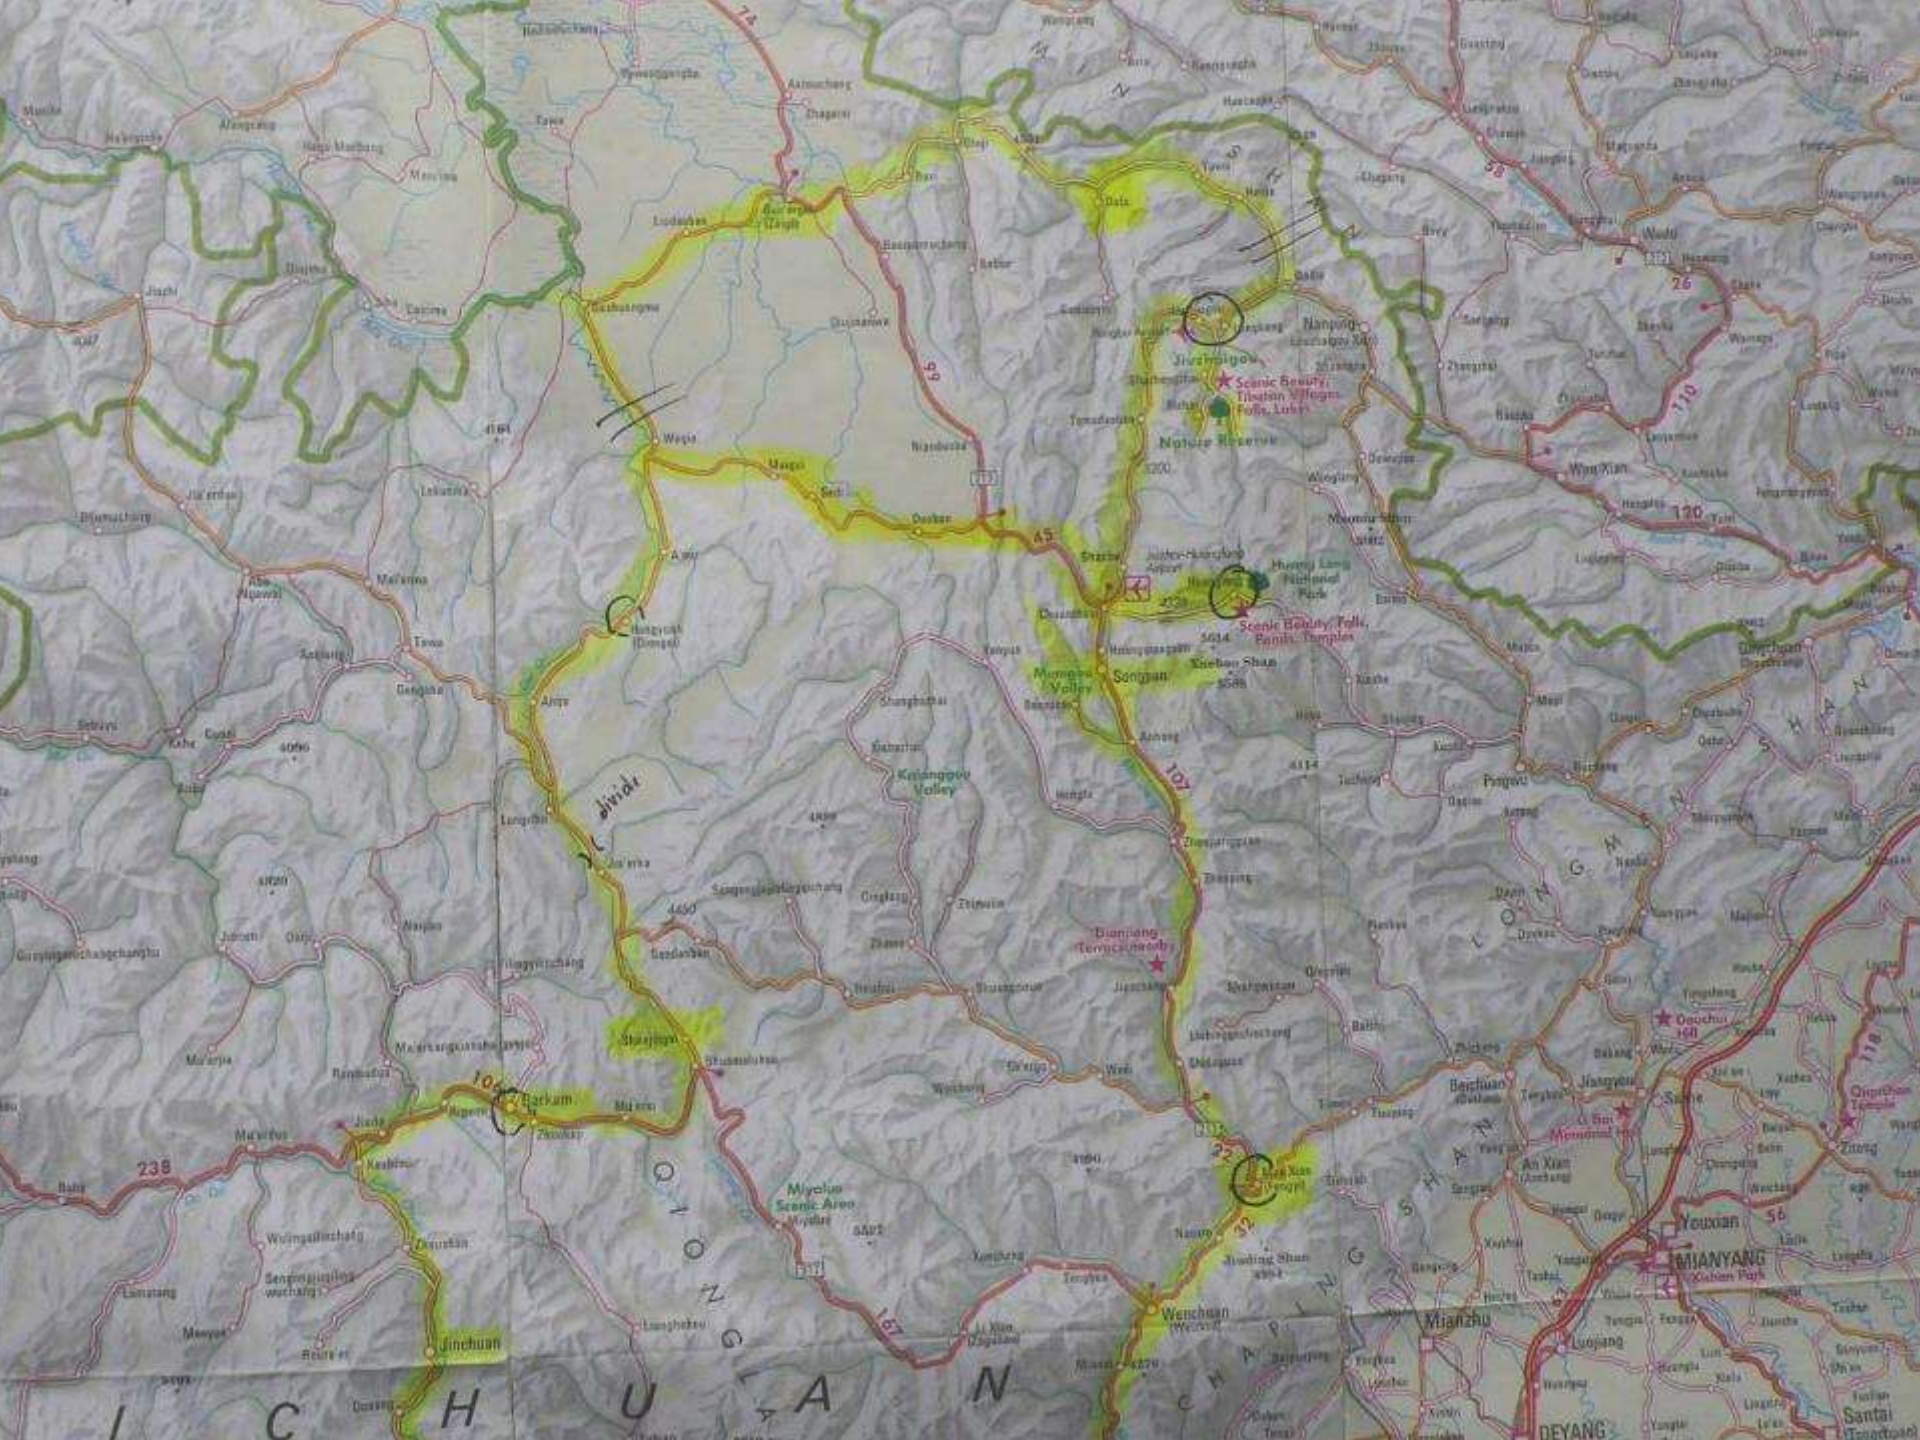

45

56

79

84

Jinchuan  
 Wuyang  
 101  
 4650  
 4800

Scenic Beauty, Tidal Waves, Peaks, Temples  
 Miaoqing Reserve  
 Diaojiao Peak  
 Longsheng Mountain  
 5614  
 5588  
 101  
 45  
 30  
 60

Dianjiang Terracotta Museum  
 Wenchuan  
 Mianzhou  
 101  
 22  
 53  
 4960  
 4470  
 5451