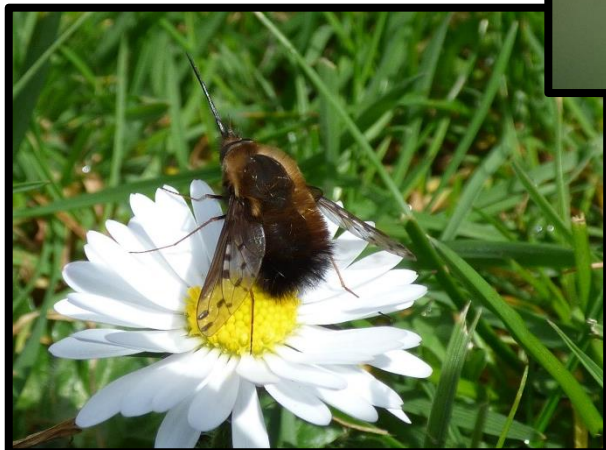

The Wildlife Meadow at Ashwood Nurseries Species List 2019

Broad-bodied Chaser, Marbled White
and Dotted Bee-fly.
Dotted Bee-fly was the first recorded in
Staffordshire

Compiled by
Tom Woodhall

Ashwood Nurseries Wildlife Species List 2019

Non-native plants are not included.

Location is the **Wildlife Meadow** unless otherwise stated.

Birds

Red List Species		Amber List Species	
Common Name	Scientific Name	Location	
Blackbird	<i>Turdus merula</i>		
Blackcap	<i>Sylvia atricapilla</i>		
Blue tit	<i>Cyanistes caeruleus</i>		
Brambling	<i>Fringilla montifringilla</i>		
Bullfinch	<i>Pyrrhula pyrrhula</i>		
Buzzard	<i>Buteo buteo</i>		
Carrion Crow	<i>Corvus corone</i>		
Chaffinch	<i>Fringilla coelebs</i>		
Chiffchaff	<i>Phylloscopus collybita</i>		
Coal Tit	<i>Parus ater</i>		
Collared Dove	<i>Streptopelia decaocto</i>		
Duncock	<i>Prunella modularis</i>		
Goldcrest	<i>Regulus regulus</i>		
Goldfinch	<i>Carduelis carduelis</i>		
Great Spotted Woodpecker	<i>Dendrocopos major</i>		
Great tit	<i>Parus major</i>		
Green Woodpecker	<i>Picus viridis</i>		
Greenfinch	<i>Chloris chloris</i>		
Grey Heron	<i>Ardea cinerea</i>		
Jackdaw	<i>Corvus monedula</i>		
Jay	<i>Garrulus glandarius</i>		
Kestrel	<i>Falco tinnunculus</i>		
Kingfisher	<i>Alcedo atthis</i>		
Lesser Black-backed Gull	<i>Larus fuscus</i>		
Lesser Redpoll	<i>Carduelis cabaret</i>		
Little Owl	<i>Athene noctua</i>		
Long-tailed Tit	<i>Aegithalos caudatus</i>		
Magpie	<i>Pica pica</i>		
Mallard	<i>Anas platyrhynchos</i>		
Mistle Thrush	<i>Turdus viscivorus</i>		
Moorhen	<i>Gallinula chloropus</i>		
Nuthatch	<i>Sitta europaea</i>		
Pheasant	<i>Phasianus colchicus</i>		
Pied Wagtail	<i>Motacilla alba</i>		
Redwing	<i>Turdus iliacus</i>		
Robin	<i>Erithacus rubecula</i>		
Rook	<i>Corvus frugilegus</i>		