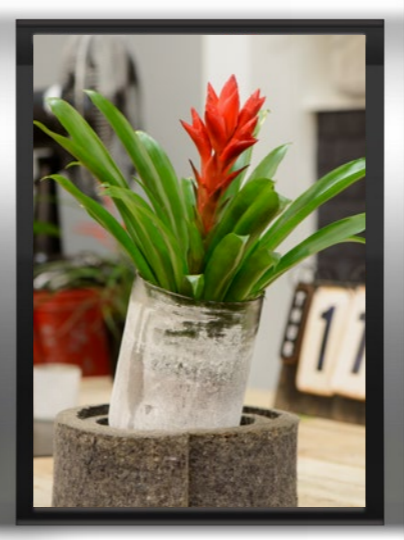

URBAN INDUSTRY

Tough materials, dark colors, rough emissions; you can find it all in the Urban industry collection. Bromeliads fit very well with this raw material style. Urban Industry is for those who love a rough edge. Don't let anything hold you down from going for it. Go live on the edge.

... live on the edge