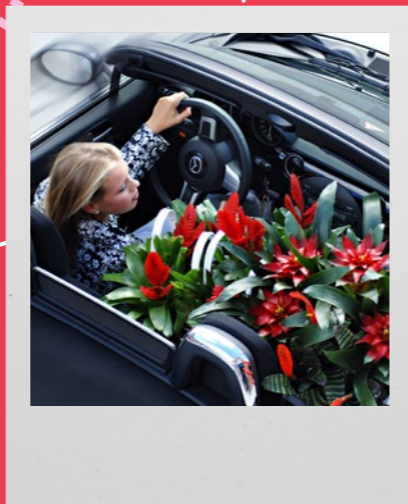

SURPRISE SOMEONE TODAY

Let life surprise you! And bring some color into your world. These surprise mixes are different every week, but are always full of cheerful colors. Bring this brightly colored jungle into your home or give it as a present. Who are you going to surprise today?

... your favorite colors

SURPRISE SOMEONE TODAY

BROMELIA SURPRISE JUNGLE

OTT-BGJ-418

9 cm | 35 cm

Availability: Stock item

BROMELIA SURPRISE JUNGLE

BSM-410

12 cm | 45 cm

Availability: Stock item

GUZMANIA SURPRISE JUNGLE

GSM-410

12 cm | 45 cm

Availability: Stock item

VRIESEA SURPRISE JUNGLE

VSM-410

12 cm | 45 cm

Availability: Stock item

Disclaimer: The product photos in this catalog are indicative and may vary slightly.