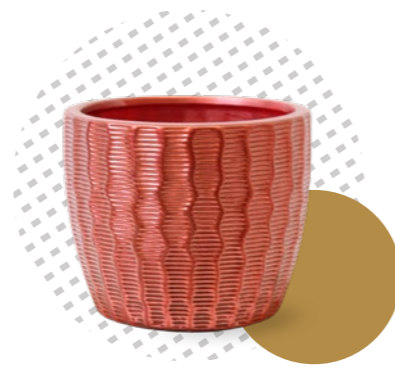

SPARKLING XMAS

Plant colors available in the collection:

SPARKLING XMAS

Plant colors available in the collection: