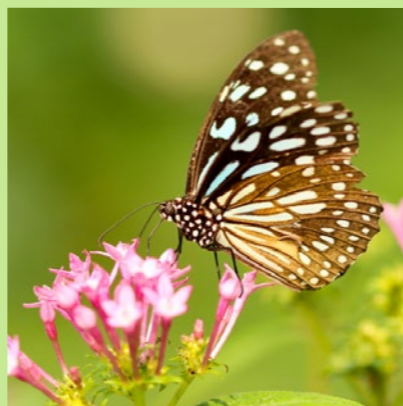

SPRING IS IN THE AIR

A green meadow with leaping lambs, flowers with busy bees flying over them, and of course the long-coveted sun rays. Spring is the time of the year when everything grows and blooms. Bring the spring into your home with a colorful bromeliad and enjoy all the beauty that nature has to offer.

... hello spring