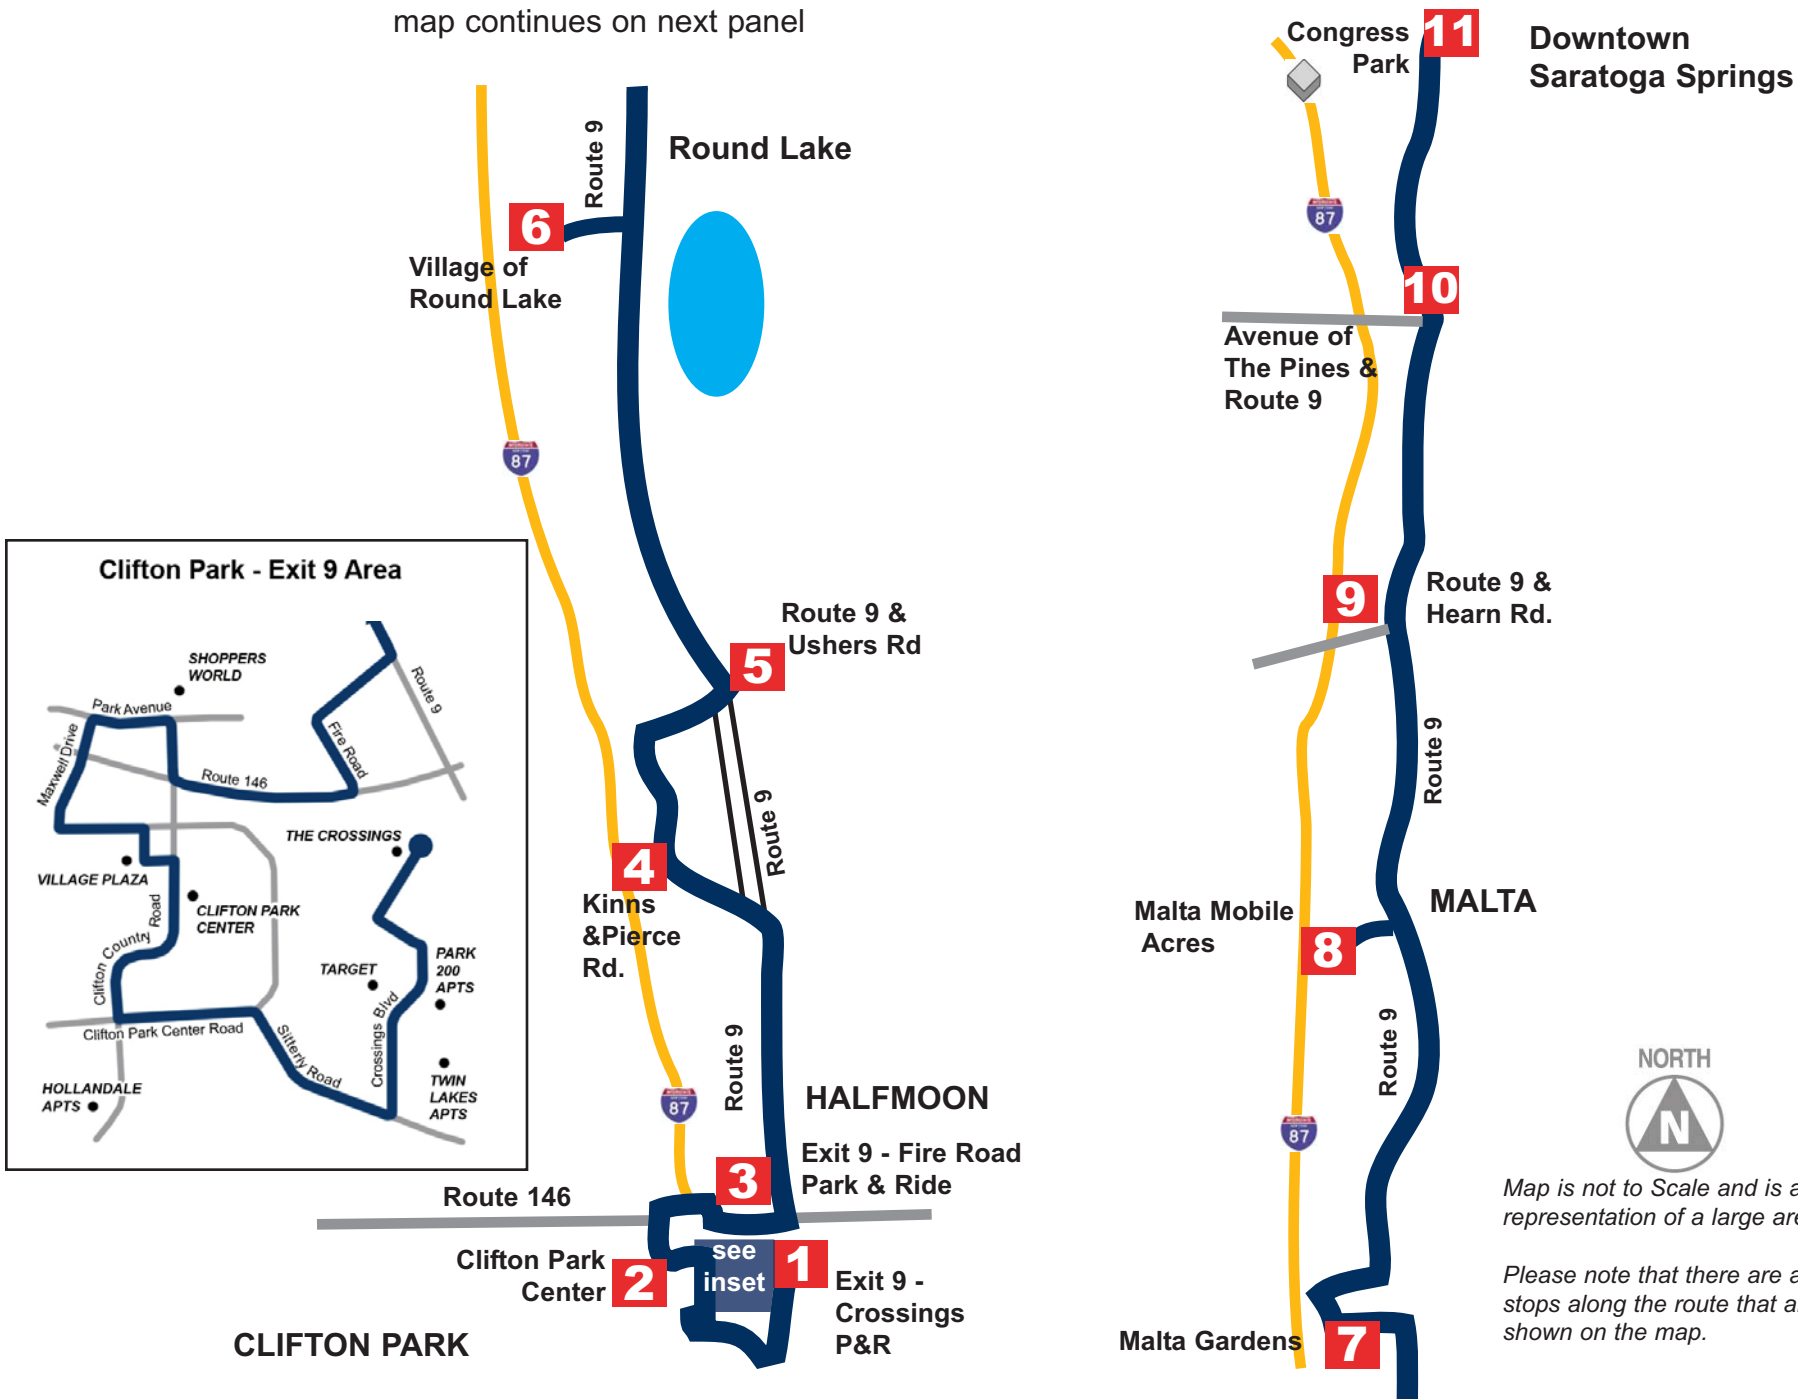

INSTRUCTIONS

The bus stops here at listed times. Look for the matching symbol below the map.

The bus stops at each of the times listed below the symbol.

The timetable shows **WHEN** the bus stops.

Times are approximate and depend upon traffic and weather conditions. Arrive at the bus stop 2-3 minutes early to avoid missing the bus.

Clifton Park, Malta, Saratoga Springs Shuttle via Route 9

EFFECTIVE SEPT 5, 2010

Schedule

map continues on next panel

Map is not to Scale and is a representation of a large area.

Please note that there are additional stops along the route that are not shown on the map.