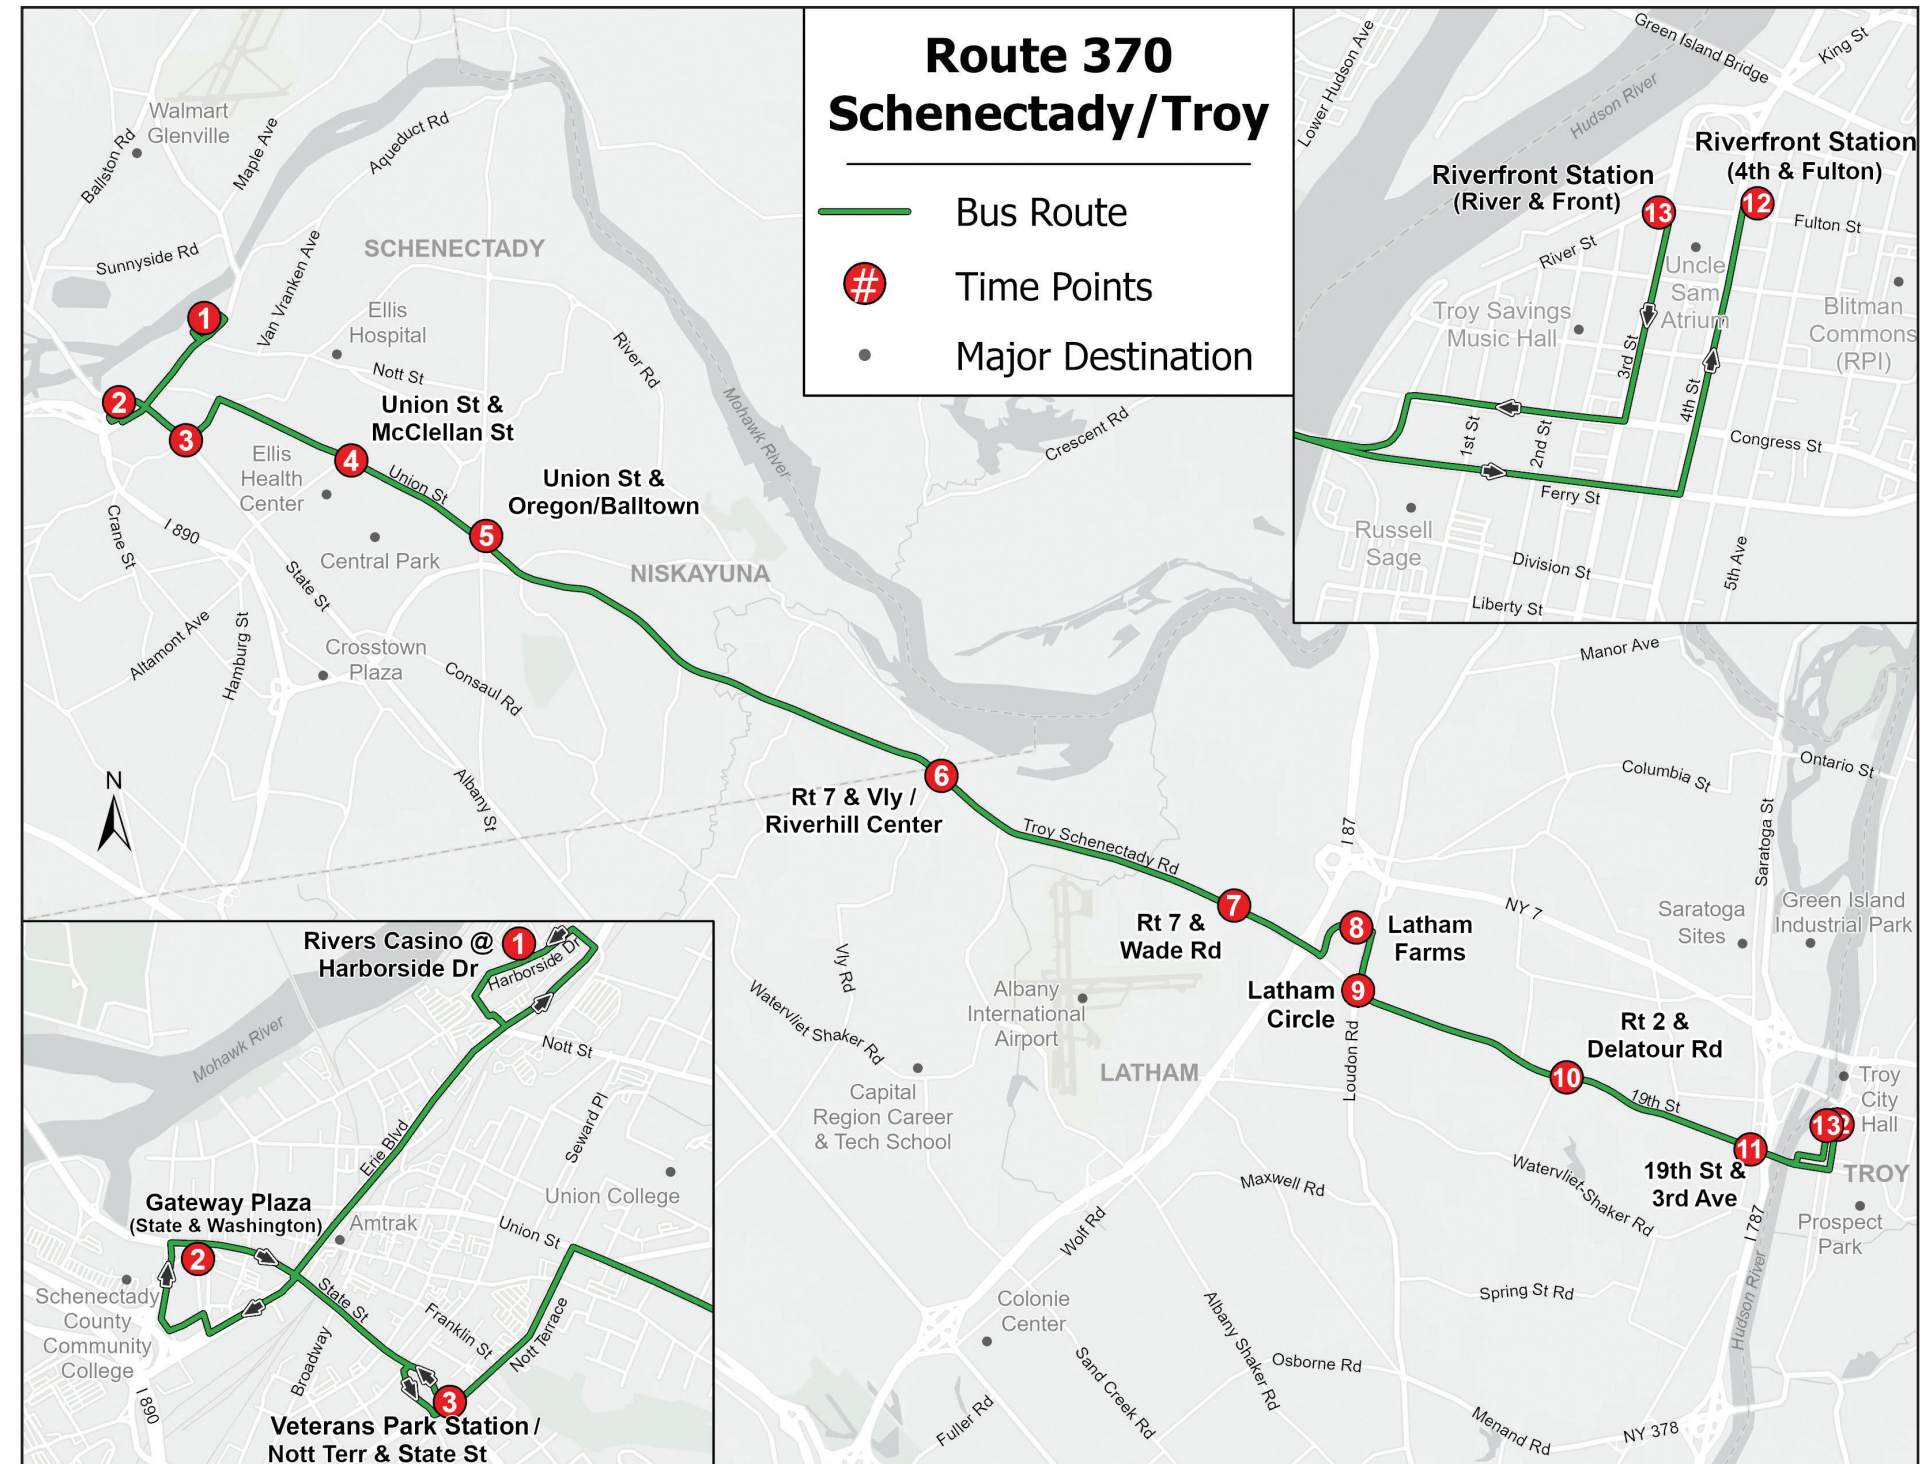

Troy / Schenectady

between Downtown Troy, Latham Farms, Downtown Schenectady, and Mohawk Harbor

EFFECTIVE JANUARY 28, 2024

Schedule

From Schenectady to Troy

1	2	3	4	5	6	7	8	9	10	11	12
Mohawk Harbor	Gateway Plaza Mobility Center	Nott Terr & State St	Union St & McClellan St	Union St & Oregon Ave	Route 7 & Vly Rd	Route 7 & Wade Rd	Latham Farms	Latham Circle	Route 2 & Delatour Rd	19th St & 3rd Ave	Riverfront Station (4th & Fulton)

From Troy to Schenectady

13	11	10	9	8	7	6	5	4	3	2	1
Riverfront Station (River & Front)	19th St & 2nd Ave	Route 2 & Delatour Rd	Latham Circle	Latham Farms	Route 7 & Wade Rd	Route 7 & Vly Rd	Union St & Balltown Rd	Union St & McClellan St	Veterans Park Station	Gateway Plaza Mobility Center	Mohawk Harbor

From Schenectady to Troy

1	2	3	4	5	6	7	8	9	10	11	12
Mohawk Harbor	Gateway Plaza Mobility Center	Nott Terr & State St	Union St & McClellan St	Union St & Oregon Ave	Route 7 & Vly Rd	Route 7 & Wade Rd	Latham Farms	Latham Circle	Route 2 & Delatour Rd	19th St & 3rd Ave	Riverfront Station (4th & Fulton)