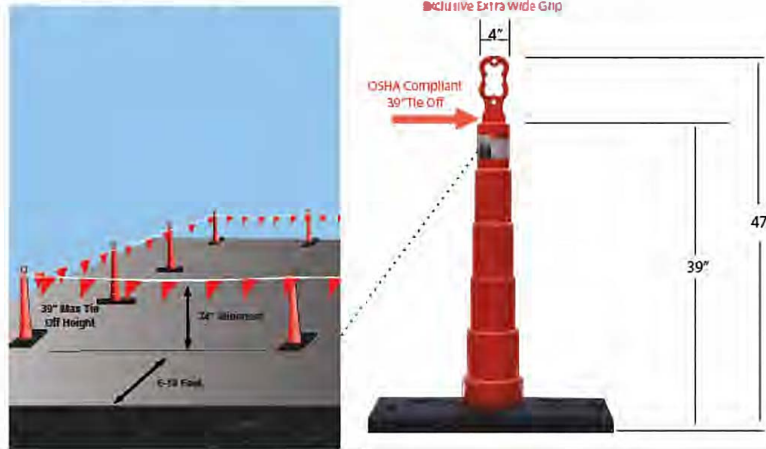

GRIP N GO™ CHANNELIZERS

GRIP N GO ORANGE

- Meets MUTCD Standards & NCHRP-350 Certified
- High Visibility Orange
- Molded High Density Polyethylene with UV Color Stabilization
- 49.8" Overall Height, 42" Conical Height, and 7.56" Conical Width at Base

EZ GRAB GRIP N GO CHANNELIZER CONES

- NCHRP-350 Certified
- High Visibility
- Molded High Density Polyethylene with UV Color Stabilization
- 49.8" Overall Height, 42" Conical Height, and 7.56" Conical Width at Base
- **SEE PRICE LIST FOR ADDITIONAL OPTIONS**

ITEM #	DESCRIPTION
03-750BLK	Black -Plain
03-750-64HYG	Yellow - 6" / 4" HI Stripes
03-750-64HBG	Blue - 6" / 4" HI Stripes
03-750-64HLG	Lime - 6" / 4" HI Stripes

GUARDIAN™ ROOF WARNING LINE PERIMETER

Use the Cortina Safety Products Roof Warning Line Perimeter on roof tops, construction sites, in parking lots, manufacturing plants, and office buildings. This simple to assemble Roof Warning Line Perimeter, with its easy pennant flag tie off system, is easy to setup and remove quickly, and stores easily!

GUARDIAN ROOF WARNING LINE PERIMETER

- OSHA 1926.502(f) Compliant
- Cortina EZ Grab Guardian high visibility orange
- Molded High Density Polyethylene with UV Color Stabilization
- OSHA Compliant Pennants - 500 lb tensile strength
- Does not conduct
- Meets fall protection system requirements
- Easy BASE drop over assembly
- Stackable for storage
- 100% recycled rectangular 30 lb rubber base