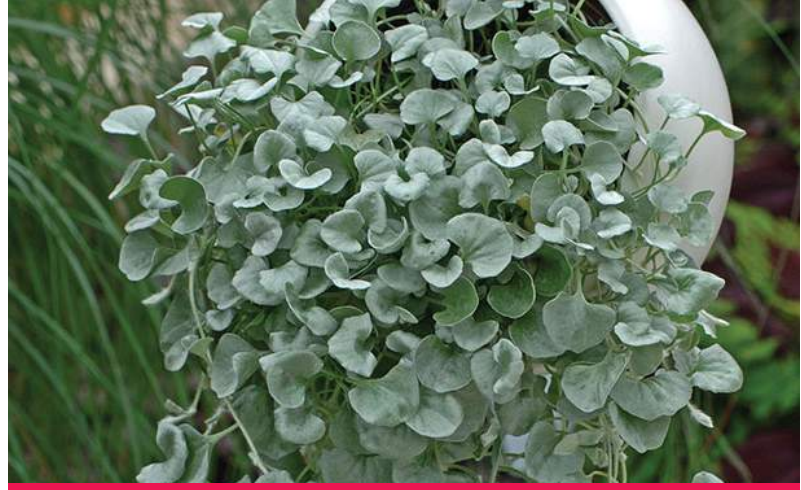

DUS
Delightful Plants

DECEMBER 2020 / JANUARY 2021

Dichondra argentea 'Silver Falls'

Tiarella 'Running Tiger' 12cm

Salvia leucantha 'Red Harry'

Dahlia imperialis 'Costa Rica' 75mm

Dahlia imperialis 'Double White' 75mm

They have clusters of single or double flowers and are pendulous, so perfect to see from below. Flowering over autumn they grow well in temperate climates and are best suited to frost free areas.

Cut back to ankle height in winter and they will reshoot in spring with no need to lift the tubers.