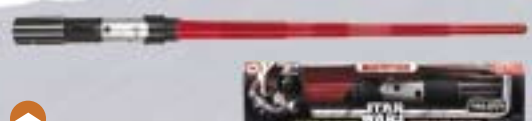

ORIGINAL TRILOGY ELECTRONIC DARTH VADER LIGHTSABER Requires 2 "C" batteries (not included).
HS85167 $29.99