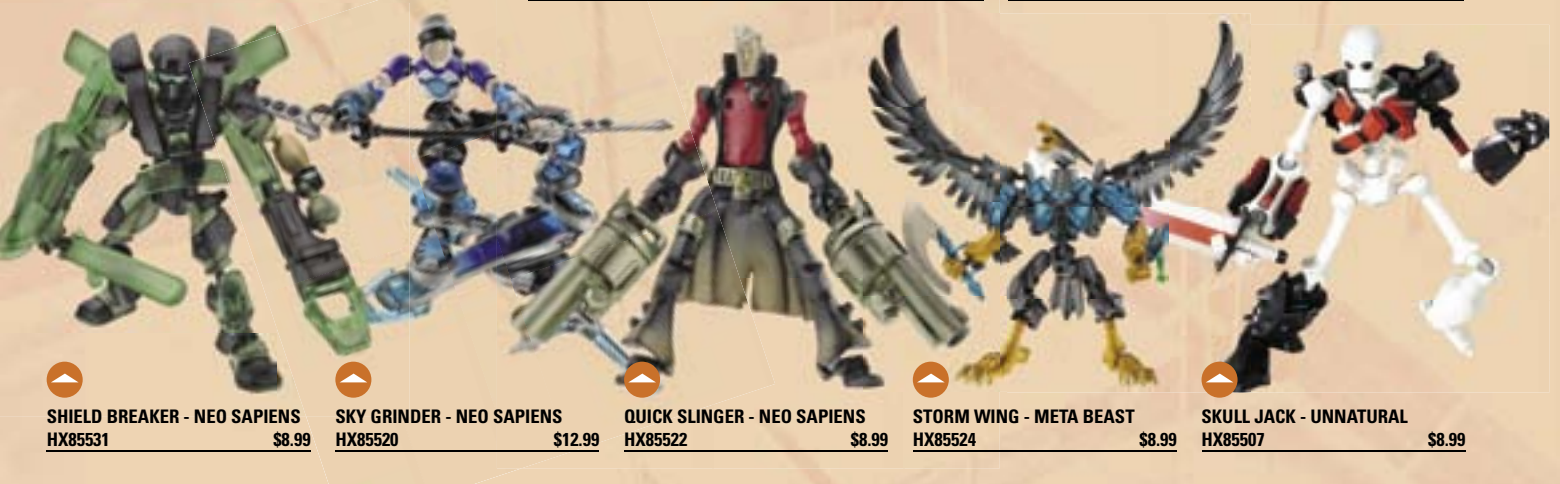

▶ **FIRE DRAKE VERSUS RUNESLAYER**
HX85534 \$18.99

▶ **TRANSCORCHERS VERSUS STREET PUNK**
HX85512 \$24.99

▶ **SHADOW BLADE VERSUS BONE CUTTER**
HX85516 \$18.99

▶ **SHIELD BREAKER - NEO SAPIENS**
HX85531 \$8.99