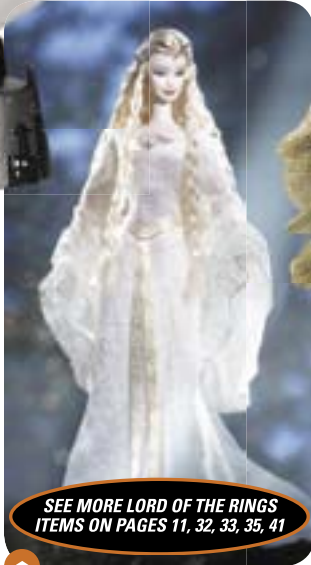

SEE MORE LORD OF THE RINGS ITEMS ON PAGES 11, 32, 33, 35, 41

EXCLUSIVE BEWITCHED MINI MAQUETTE

Entertainment Earth and Electric Tiki present an exclusive edition maquette, the Bewitched Samantha Stephens Black and White edition. This is Samantha as she appeared in the black and white opening credits of the original television show. 5-inches tall and hand painted. Includes a certificate of authenticity and comes in a special decorated collector box. Limited edition of only 250 pieces!

EL15016 $69.99