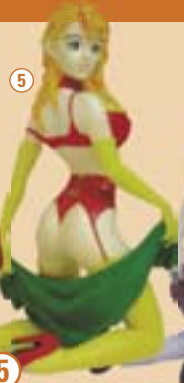

5 SANIYA STATUE 7-inches tall, orange hair, with red and green outfit. Limited to 350 pieces worldwide.
AC624 **$199.99**