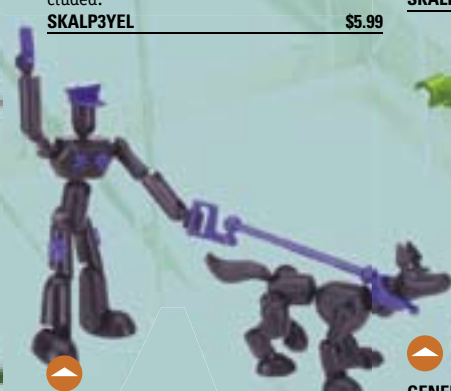

CLASSIC OMEGA KNIGHT WITH STALLION
HF85122 $14.99

GENERATION 2 ALPHA MALE - YELLOW Comes in a blister pack, stickers not included.
SKALP3YEL $5.99

GENERATION 2 ALPHA MALE - RED Comes in a blister pack, stickers not included.
SKALP3RED $5.99