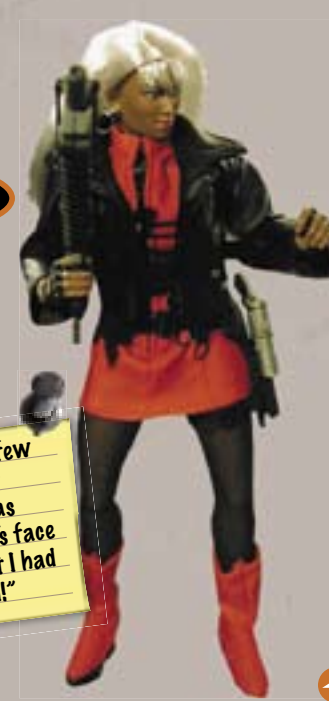

TOMOE ACTION FIGURE 6-inch action figure features up to 18 points of articulation. **DH13341** **$14.99**

CY GIRL: 12-INCH ICE She'll give you chills with her cool array of weapons and accessories. **BB21271** **$34.99**

CY GIRL: 12-INCH AURORA An aerospace operative with flight and combat training, she is also highly skilled in satellite surveillance operations and communications. **BB21054** **$34.99**

CY GIRL: 12-INCH EBONY A binary code specialist with a background in diplomatic relations, she is fluent in eight languages and deployed in intelligence operations. **BB21024** **$34.99**