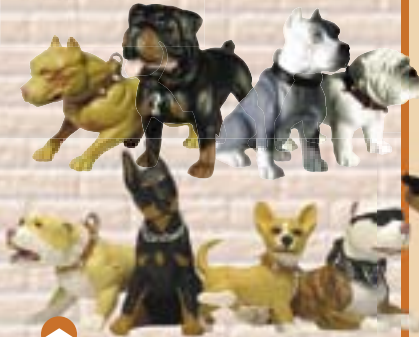

HOOD HOUNDS SERIES 1 AND 2 SET Two separately carded sets of 4 figures includes Bullet, Suga' Bear, Sly, Dice, Wicked, Deebo, Killer, Slick. Each figure stands 1 1/2 to 2-inches tall.
FL801A **$13.99**