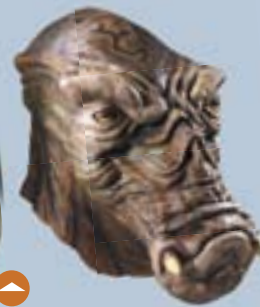

CLONE TROOPER COLLECTOR HELMET Made of high quality, injected plastic, fits most adults.
RU65002 **\$59.99**

SAESEE TIN MASK Made of high quality latex, fits most adults.
RU4104 **\$39.99**

GEONOSIAN MASK Made of high quality latex, fits most adults.
RU4106 **\$29.99**