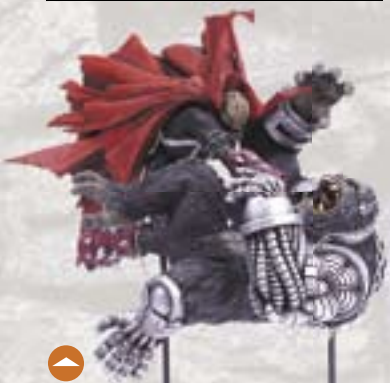

SPAWN VS. CYGOR 1.57 BOXED SET Deluxe Box set action figure from Series 26.
November 2004 - Order Now, Pay Later!
MF11340 **$24.99**