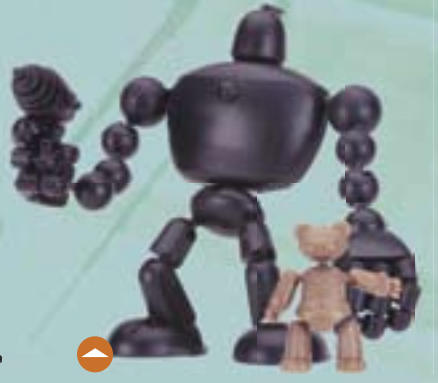

CLASSIC MECHANA ROBOT & DELTA BOY EXTREME Includes 2 individually packaged Stikfas.
HF85125A $11.99

Product descriptions, items, specifications, case and set assortments, variations, prices and ship dates are subject to change and availability without notice. See order form for complete details.