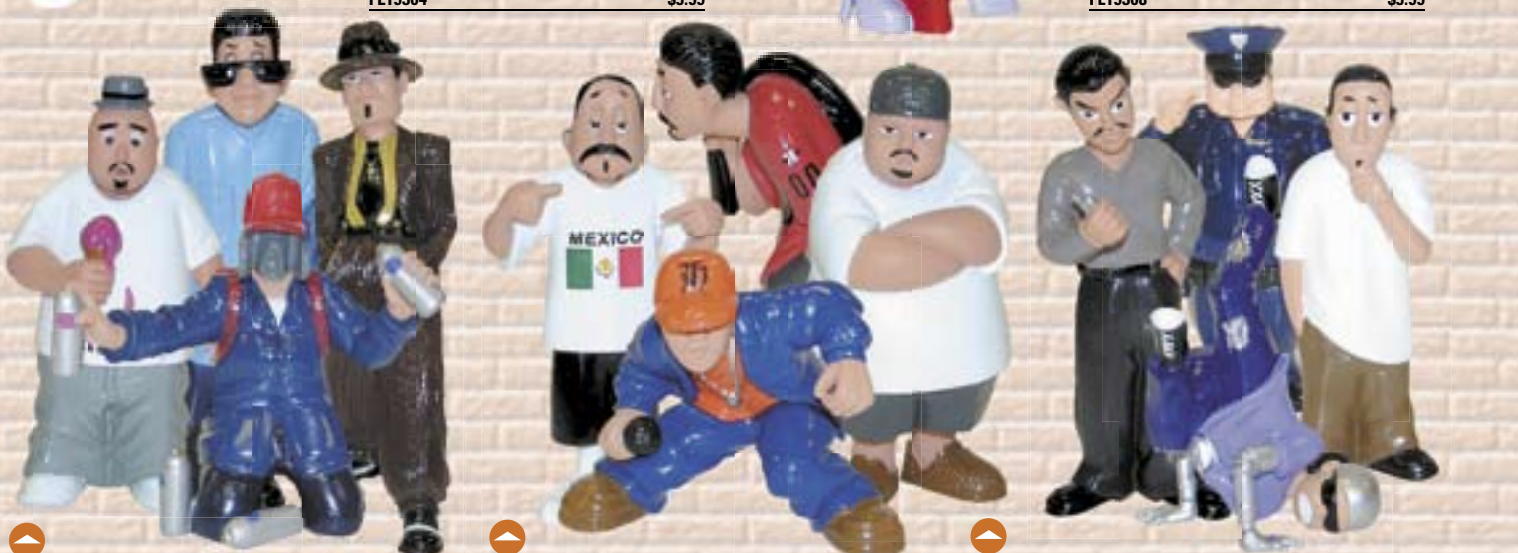

HOMIES 1:24 FIGURE SET 1 Carded set of 4 figures includes Mr. Frosty, Chuco, Mad B., and Mr. Clean. Each figure stands 2 to 3-inches tall.

FL19301

$5.99

HOMIES 1:24 FIGURE SET 2 Carded set of 4 figures includes O.G., Tortuga, AWB (angry white boy), and Gordo. Each figure stands 2 to 3-inches tall.

FL19302

$5.99

HOMIES 1:24 FIGURE SET 3 Carded set of 4 figures includes Silent, Officer Placa, Sub-Pop Bionic, and Gato. Each figure stands 2 to 3-inches tall.

FL19303

$5.99