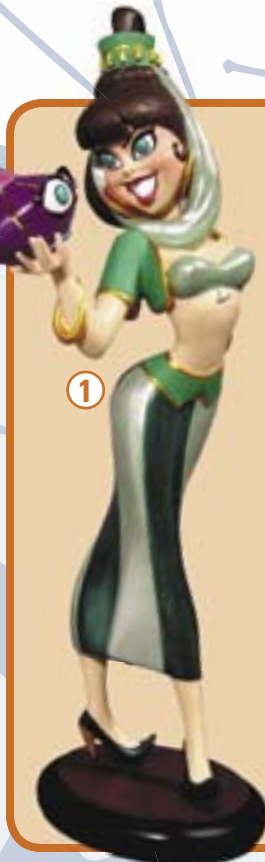

FRED SANFORD MAQUETTE 10-inches tall, this maquette stands on a base that includes a replica license plate listing the original Sanford and Son pilot date. Each maquette is individually numbered, fully painted and ready to display. Limited to 1,000 pieces.

EL15010 $99.99