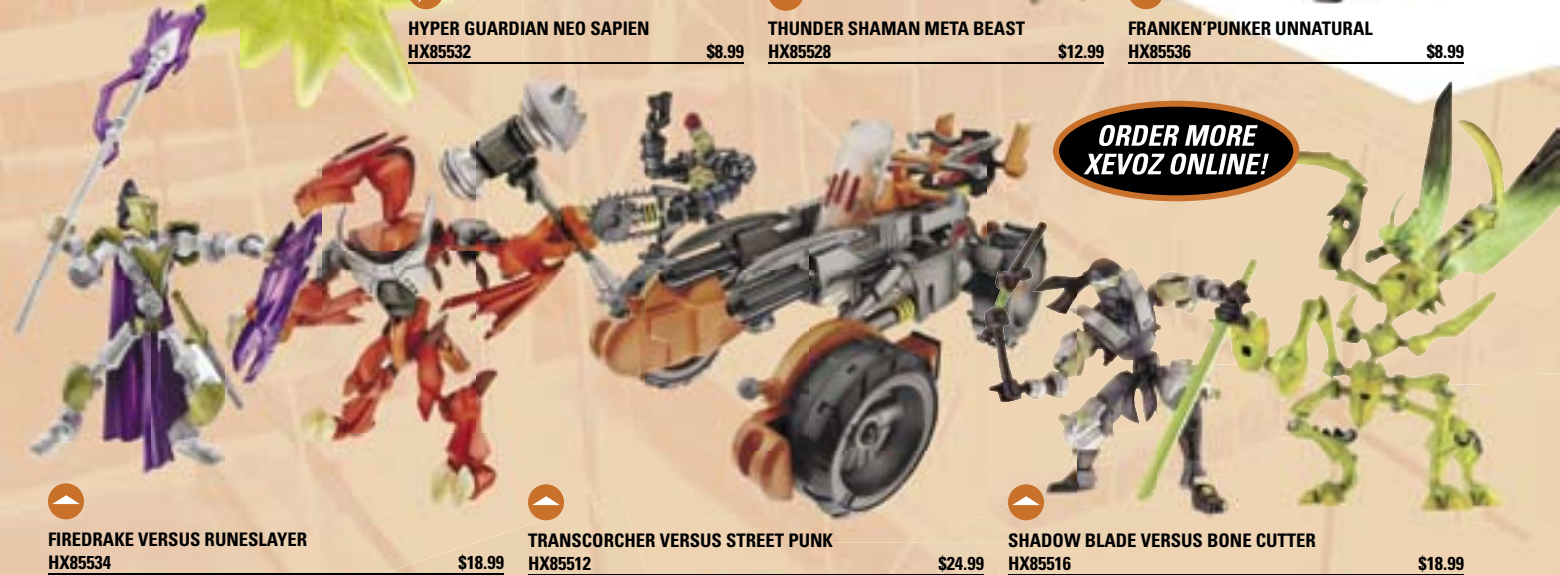

The hottest thing in customization! Custom-build your own unique action figure, then go to battle with Xevoz™ battling figure kits! Each 5-inch scale figure comes with an array of Power Parts - the key to battle strategy. Then build a matching Battle Helix™ to roll like dice in battle against an opponent. Each kit contains an unassembled figure, accessories, game components, decals, and a complete data file.

ORDER MORE XEVOZ ONLINE!