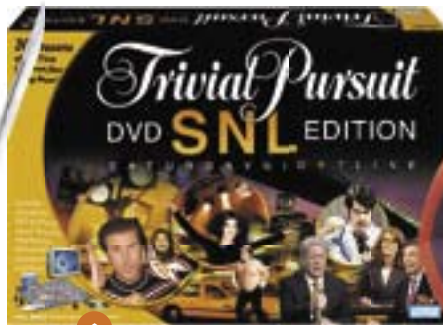

TRIVIAL PURSUIT DVD SATURDAY NIGHT LIVE EDITION Experience highlights from TV's longest running live comedy show. Includes interactive DVD questions about sketches, impressions, memorable characters and more. Recommended for adults. Viewer discretion advised.

HG42051 $57.99