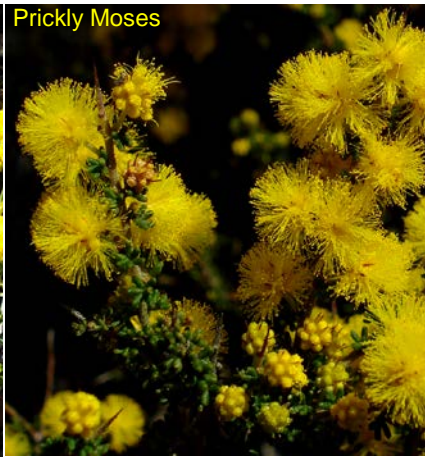

Eight Nancy

Wurmbea tenella June

Jam; shrub or small tree

Acacia acuminata Sept-Oct

Acacia chrysocephala Aug-Sept

Acacia insolita Jul-Aug

Prickly Moses

Acacia lasiocarpa Jul-Aug

Manna wattle
Shrub or small tree

Acacia microbotrya April-Jun

Golden wreath wattle
Introduced weed

Acacia pycnantha Aug-Sept

Orange wattle
Shrub or small tree

Acacia saligna Oct

Acacia squamata Aug-Sept

Acacia stenoptera August-Sept