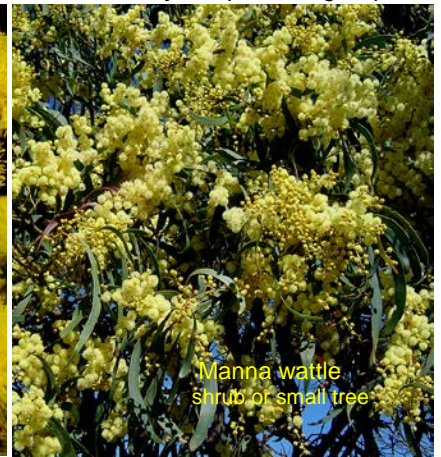

Eight Nancy

Wurmbea tenella June

Jam; shrub or small tree

Acacia acuminata Sept-Oct

Acacia chrysocephala Aug-Sept

Acacia insolita Jul-Aug

Prickly Moses

Acacia lasiocarpa Jul-Aug

Manna wattle
Shrub or small tree

Acacia microbotrya April-Jun

Golden wreath wattle
Introduced weed

Acacia pycnantha Aug-Sept

Orange wattle
Shrub or small tree

Acacia saligna Oct

Acacia squamata Aug-Sept

Acacia stenoptera August-Sept