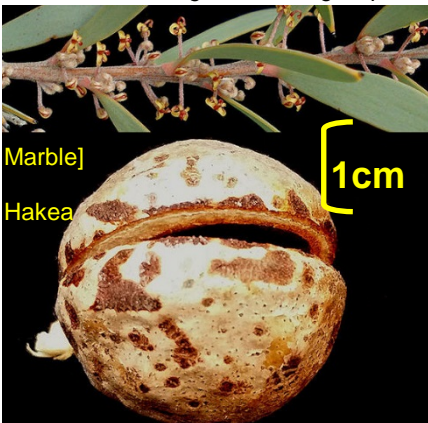

Banksia nobilis July-Sept

Daviesia costata Sept-Oct

Daviesia hakeoides Aug-Sept

Dillwynia laxiflora Aug-Sept

Cowslip/ Little pink fairy hybrid Aug-Sep

Caladenia reptans Aug-Sept

Banksia fraseri May-Aug

Red Lechenaultia

Leschenaultia formosa Aug-Oct

Candle Cranberry

Astroloma ciliatum July-Aug

Calothamnus sanguineus May-Oct

Clubbed Spider Orchid

Caladenia longiclavata Aug-Sept

Red beaks Elephant ears

After fire

Pyrorchis nigricans Aug-Sept

Red-veined Shell Orchid

Pterostylis hamiltonii June-Sept

Marble Hakea

Hakea incrassata Aug-Sept

Jua orchid

Pterostylis recurva Aug-Sept

Snail Greenhood Orchid Valley Walk