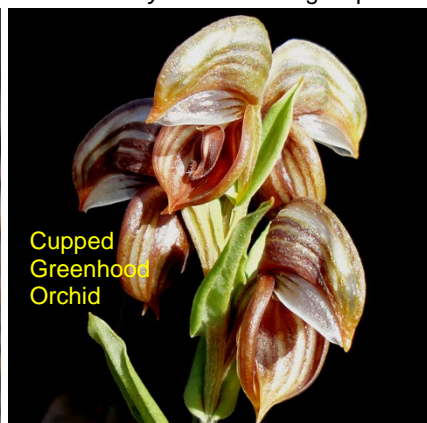

Banksia nobilis July-Sept

Daviesia costata Sept-Oct

Daviesia hakeoides Aug-Sept

Dillwynia laxiflora Aug-Sept

Cowslip/ Little pink fairy hybrid Aug-Sep

Caladenia reptans Aug-Sept

Banksia fraseri May-Aug

Red Lechenaultia

Leschenaultia formosa Aug-Oct

Candle Cranberry

Astroloma ciliatum July-Aug

Calothamnus sanguineus May-Oct

Clubbed Spider Orchid

Caladenia longiclavata Aug-Sept

Red beaks Elephant ears

After fire

Pyrorchis nigricans Aug-Sept

Red-veined Shell Orchid

Pterostylis hamiltonii June-Sept

Marble Hakea

Hakea incrassata Aug-Sept

Jua orchid

Pterostylis recurva Aug-Sept

Snail Greenhood Orchid Valley Walk

Pterostylis sp.inland July-Aug

Frog Greenhood Orchid Valley Walk

Pterostylis sargentii Aug-Oct

Cupped Greenhood Orchid

Pterostylis concava June-Sept

Banded Greenhood Orchid

Pterostylis sanguinea June-Sept

Common Hovea