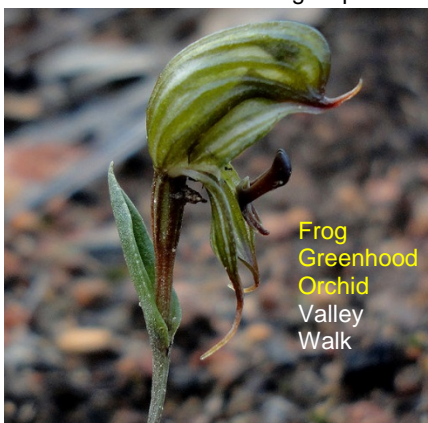

Leschenaultia formosa Aug-Oct

Candle Cranberry

Astroloma ciliatum July-Aug

Calothamnus sanguineus May-Oct

Clubbed Spider Orchid

Caladenia longiclavata Aug-Sept

Red beaks Elephant ears

After fire

Pyrorchis nigricans Aug-Sept

Red-veined Shell Orchid

Pterostylis hamiltonii June-Sept

Marble Hakea

Hakea incrassata Aug-Sept

Jua orchid

Pterostylis recurva Aug-Sept

Snail Greenhood Orchid Valley Walk

Pterostylis sp.inland July-Aug

Frog Greenhood Orchid Valley Walk

Pterostylis sargentii Aug-Oct

Cupped Greenhood Orchid

Pterostylis concava June-Sept

Banded Greenhood Orchid

Pterostylis sanguinea June-Sept

Common Hovea