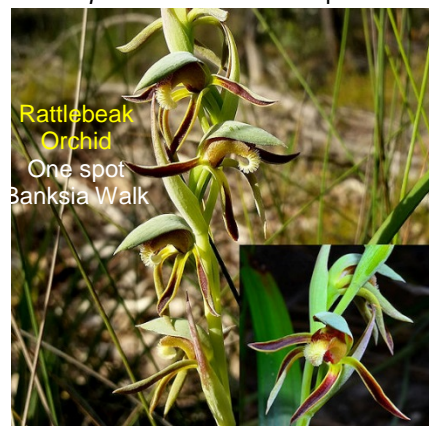

Leptoceras menziesii Sept-Oct

Red-veined
Shell
Orchid

Pterostylis hamiltonii June-Sept

1cm

Prasophyllum gracile Sept-Oct

Rattlebeak
Orchid
One spot
Banksia Walk

Lyperanthus serratus late Sept- Oct

Fripped Leek
Orchid
gravel
uncommon

Prasophyllum sargentii Sept-Oct

Frog
Greenhood
Orchid
Valley
Walk

Pterostylis sargentii Aug-Oct

Cupped
Greenhood
Orchid

Pterostylis concava June-Sept

Banded
Greenhood
Orchid

Pterostylis sanguinea June-Sept

Jug orchid