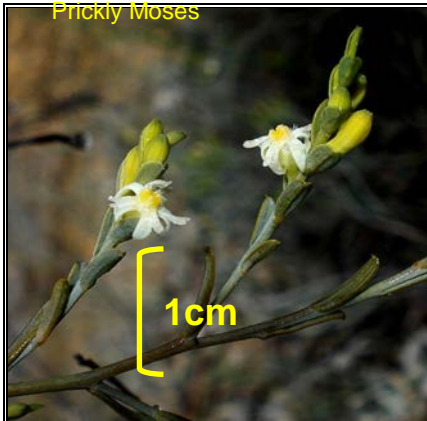

Phyllanthus calycinum Jun-Sept

1cm

Drosera scorpioides Aug-Sept

Grevillea tenuiflora Aug-Sept
Prickly Moses

Sunny Rainbow

Drosera subhirtella mid Sept-Oct

Variable-leaved
Coneflower
Claypit Walk
only

Petrophile heterophylla Sept early Oct

1cm

Olax benthamiana Sept-Oct

Acacia stenoptera August-Sept

Golden
Wreath
Wattle
introduced
weed

Acacia pycnantha Aug-Sept

Thiele's
Wattle

Acacia thieleana Sept

Jam; shrub
or
small tree