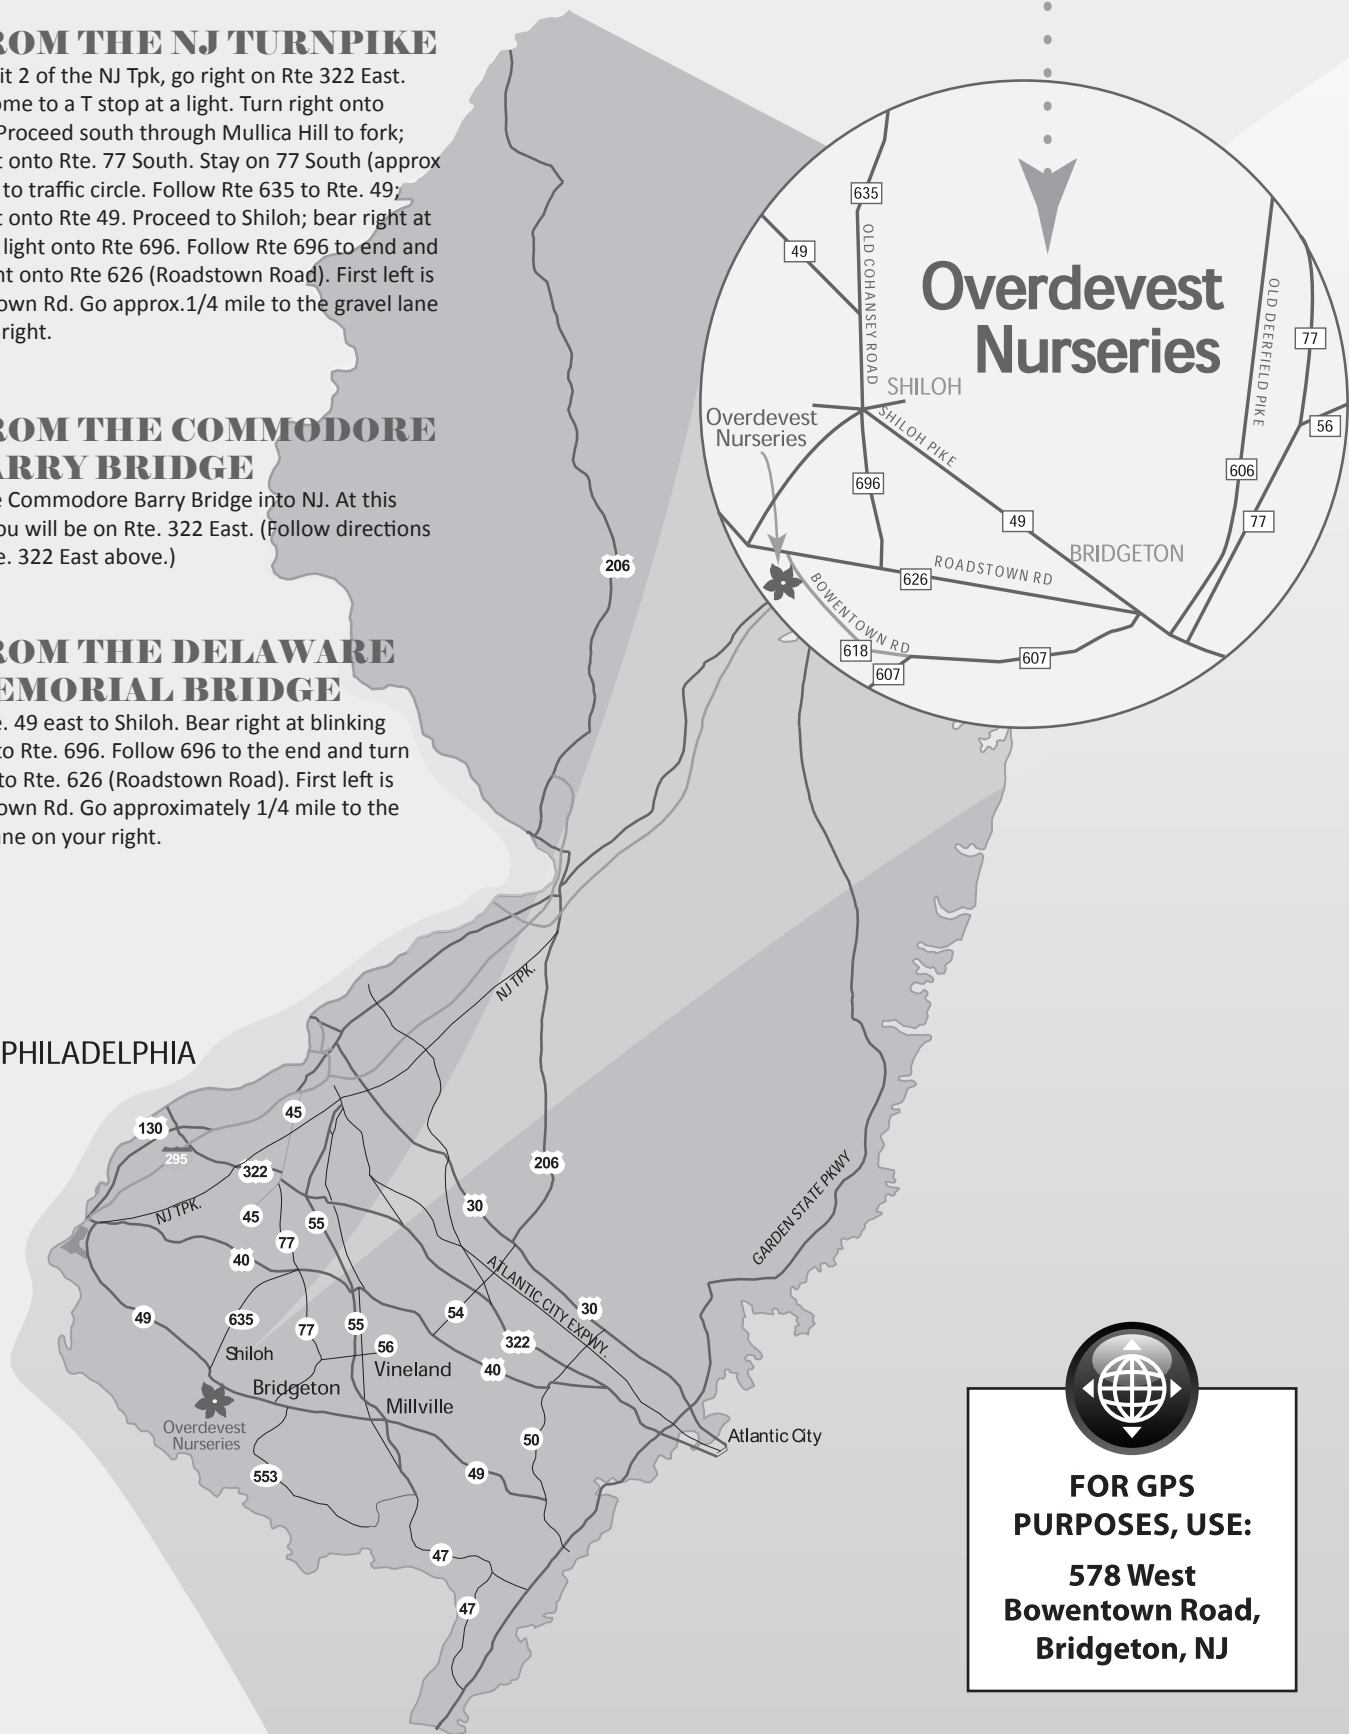

DIRECTIONS TO:

FROM THE NJ TURNPIKE

From Exit 2 of the NJ Tpk, go right on Rte 322 East. It will come to a T stop at a light. Turn right onto Rte 45. Proceed south through Mullica Hill to fork; bear left onto Rte. 77 South. Stay on 77 South (approx 8 miles) to traffic circle. Follow Rte 635 to Rte. 49; bear left onto Rte 49. Proceed to Shiloh; bear right at blinking light onto Rte 696. Follow Rte 696 to end and turn right onto Rte 626 (Roadstown Road). First left is Bowentown Rd. Go approx. 1/4 mile to the gravel lane on your right.

FROM THE COMMODORE BARRY BRIDGE

Take the Commodore Barry Bridge into NJ. At this point, you will be on Rte. 322 East. (Follow directions from Rte. 322 East above.)

FROM THE DELAWARE MEMORIAL BRIDGE

Take Rte. 49 east to Shiloh. Bear right at blinking light onto Rte. 696. Follow 696 to the end and turn right onto Rte. 626 (Roadstown Road). First left is Bowentown Rd. Go approximately 1/4 mile to the gravel lane on your right.

PHILADELPHIA

**FOR GPS
PURPOSES, USE:**

**578 West
Bowentown Road,
Bridgeton, NJ**

578 Bowentown Road

Bridgeton, NJ 08302

1-888-842-6567