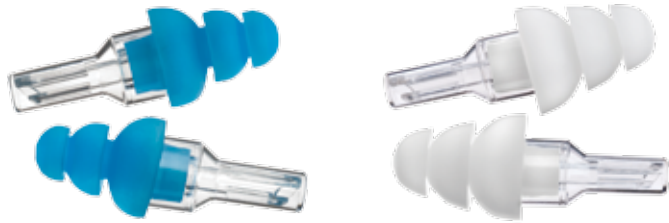

High-Fidelity ETY•Plugs

Etymotic

ETY•Plugs® are the world's highest fidelity non-custom earplugs. They reduce most noise to safe levels while preserving the clarity of speech and the richness of music. ETY•Plugs are configured to replicate the natural response of the ear canal so that when sound enters the earplug, it is reproduced unchanged, exactly the same as the ear would hear it, only quieter.

- 00121857 Standard Blue Tip/Clear Stem $14.95
- 00121860 Large Blue Tip/Clear Stem $14.95