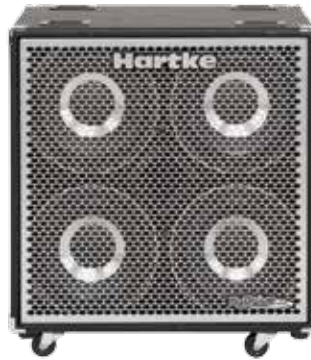

HyDrive HX410

Aluminum/Paper Hybrid, 4x10" + HF / 1000 watts / 8 ohms, Dual Chamber

Professional performance and ample power were two critical considerations that heavily factored into the design of the HX410. The need for contemporary bassists to reach high volume levels with seamless performance is a common demand these days, but being able to do so with a durable, portable cabinet that only weighs 70 pounds is practically unheard of. This is where the HX410 bass cabinet comes in.

With power to spare, the HX410 features four 250 watt 10-inch HyDrive neodymium hybrid cone drivers for a total power handling of 1,000 watts. This HyDrive cabinet is beautifully appointed with a steel grill, steel corners, recessed handles and removable casters, making it both resilient and easy to transport. The HyDrive HX410 is a sealed, dual-chamber cabinet constructed from the highest quality plywood with extensive bracing and dado joints, making it rigid yet lightweight for superior projection and true sonic clarity.

The HyDrive HX410 was designed for demanding players who need critical performance at intense volume levels. Perfectly suited for all kinds of bass playing, Hartke engineers also specifically designed the HX410 with the midrange frequencies rock players rely on night after night on stages all over the world. With the power and versatility of the HyDrive speakers housed in a perfectly suited enclosure, it's clear that the HX410 performs on a level far beyond any ordinary bass cabinet.

00140171 Aluminum/Paper Hybrid,
4x10" + HF / 1000 watts /
8 ohms, Dual Chamber
..... MSRP $949.99
..... MAP $699.99