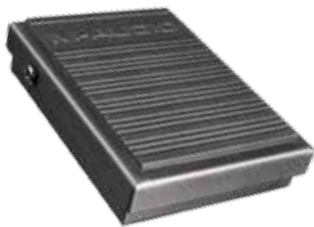

00633052 MSRP \$29.95
..... MAP \$29.99

SP-1
Sustain Pedal
M-Audio

The M-Audio® SP-1 is a compact and sturdy simple sustain pedal for today's electronic keyboard. Perfect for any application that requires a non-latching momentary switch. Compatible with all electronic keyboards.