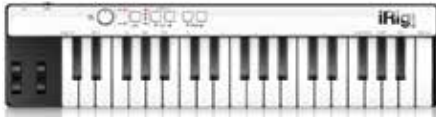

mobile device products

KEYBOARD INTERFACE

iRig KEYS

Mini Keyboard Controller for iPhone, iPod Touch, iPad and Mac/PC

IK Multimedia

iRig KEYS is the first ultra-slim and highly portable universal MIDI controller keyboard for iPhone, iPod touch, iPad and Mac/PC. iRig KEYS connects directly to the iOS device 30 pin dock connector or the USB port on your Mac/PC. It features 37 velocity-sensitive mini-keys – 3 full octave range plus one note, taking a minimal space on your desktop and can easily fit in a backpack or a carry-on bag. iRig KEYS is Core MIDI and USB class compliant for a true plug-and-play experience both with iOS devices or Mac/PC, with no additional app, software or drivers to be installed to have it go and running. For total mobility, iRig KEYS is also an ultra-low power consumption unit. You can use iRig KEYS for live performance or for songwriting and composition with the included app and software or with a multitude of other MIDI compatible instruments and recorders on any iOS, MacOS or Windows system.