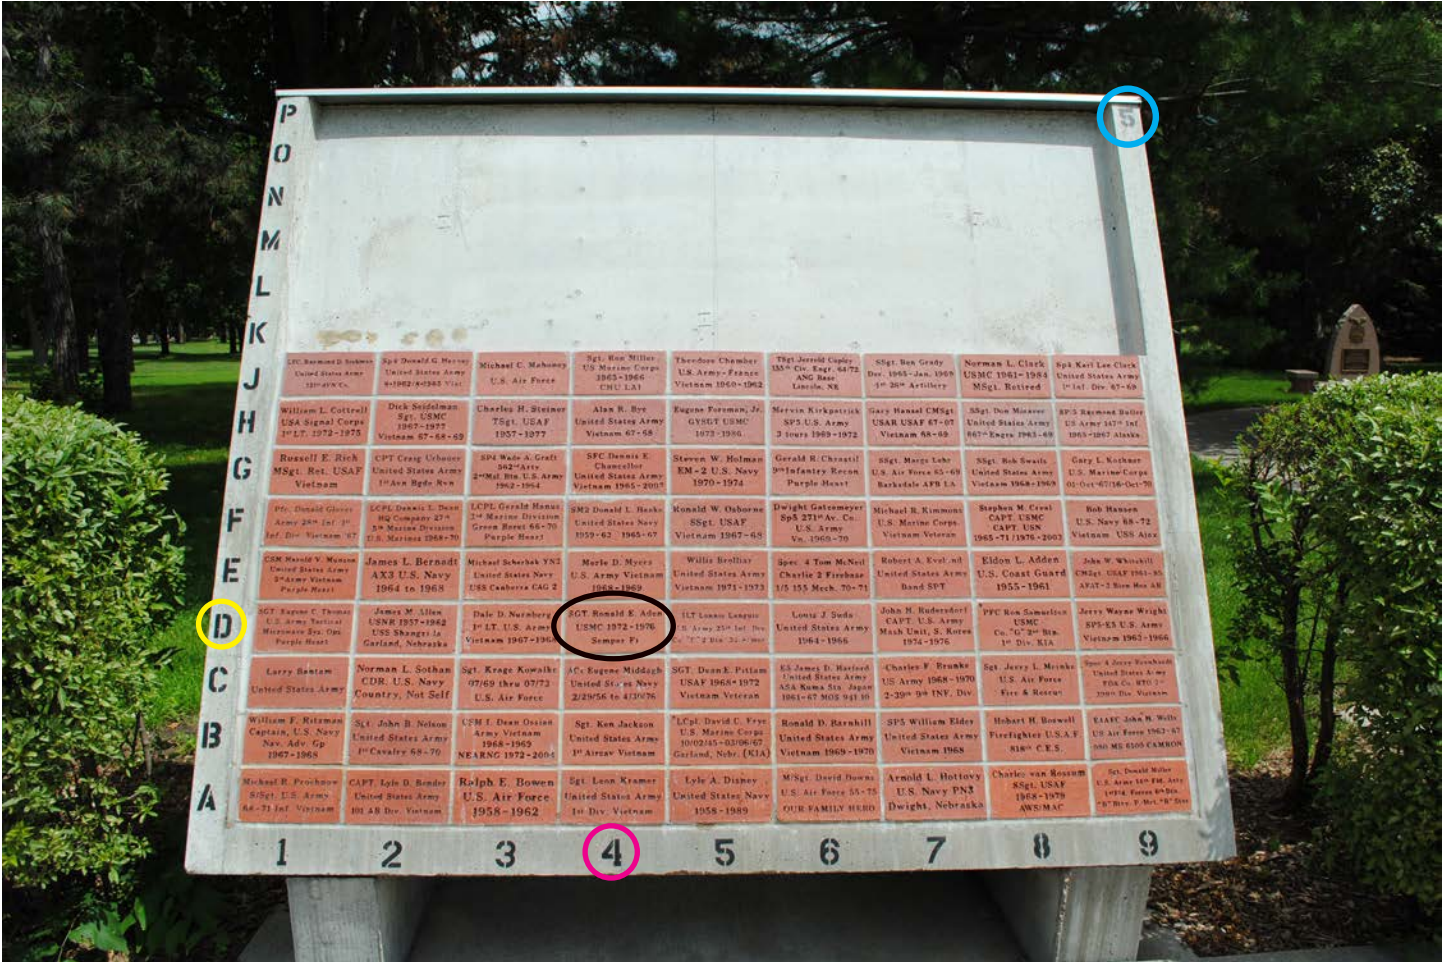

FIND YOUR BRICK

Aden, Ronald E.

Vietnam