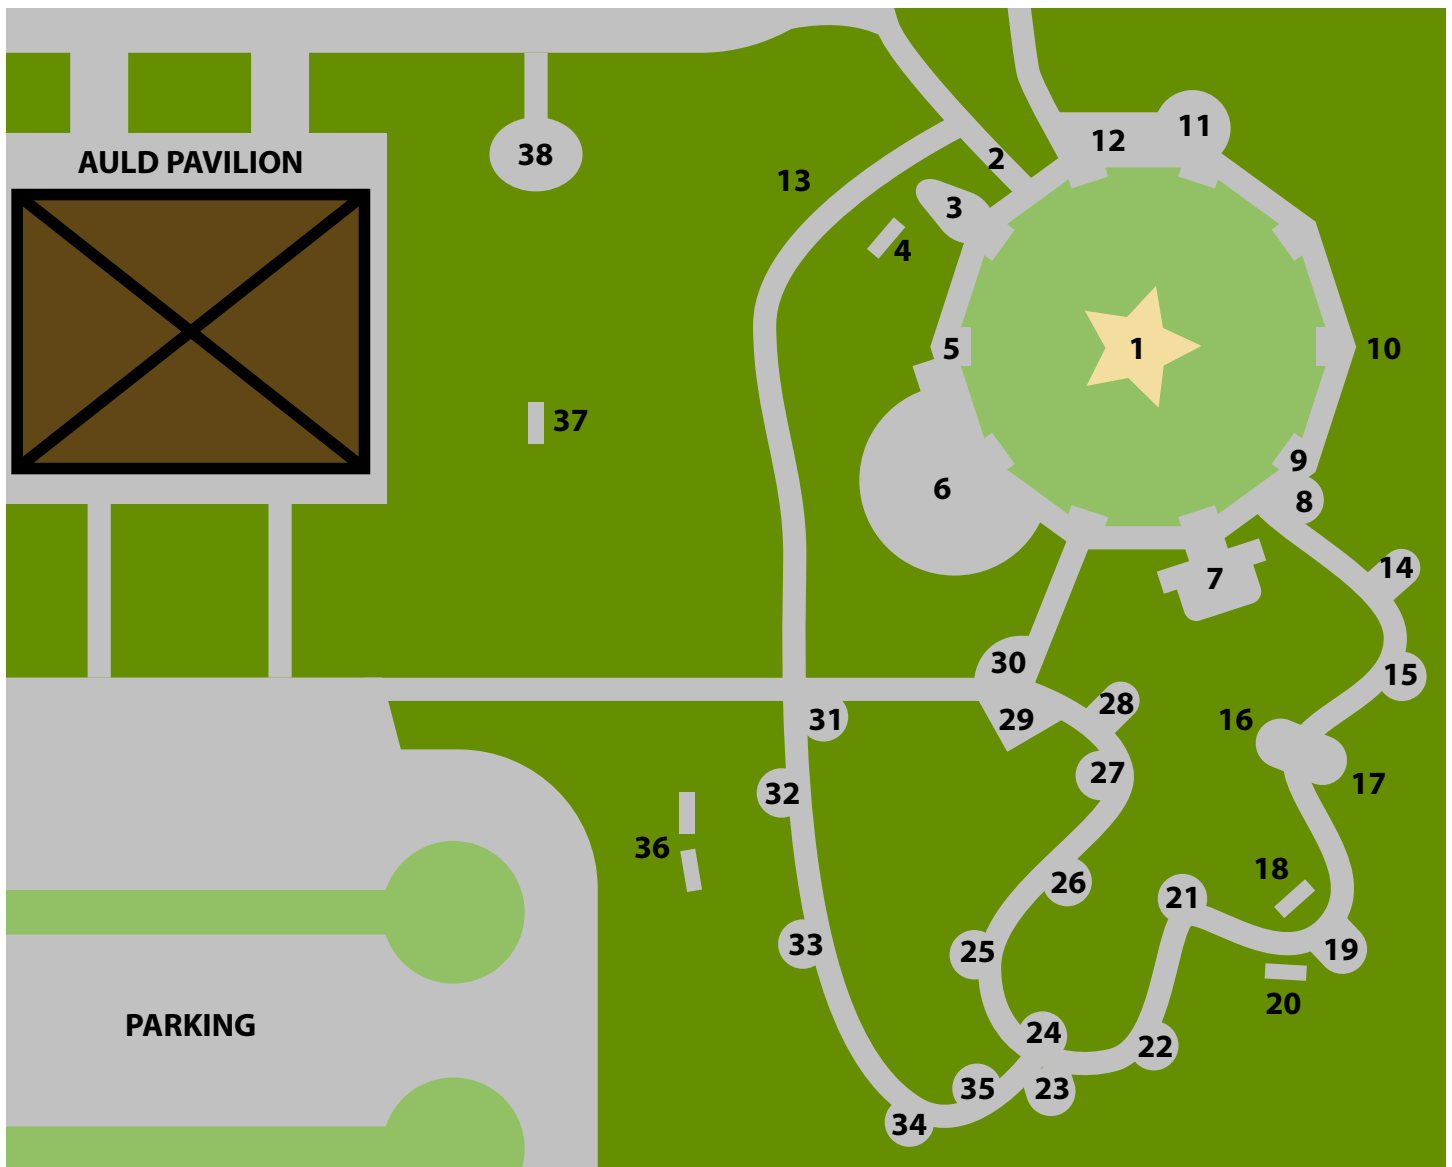

MONUMENTS KEY

1. Lady Liberty and Star Bed	20. 551st Strategic Missile Squadron Bench
2. Donor Recognition Arch	21. Disabled American Veterans
3. World War I	22. Purple Heart
4. Civil War Bench	23. China, Burma, India
5. Pre-1900	24. K9 Corps
6. World War II	25. Ex Prisoners of War
7. Korean War	26. Military Women
8. Silent Death	27. US Navy Armed Guard
9. MIA-POW	28. Military Medical
10. Vietnam War	29. Post 911
11. After-1980	30. Airborne
12. Family/Peacetime	31. Tuskegee Airmen/Buffalo Soldiers
13. Bricks of Honor Path	32. Marine Corps
14. Coast Guard	33. US Navy Seabeas
15. Merchant Marine	34. Special Forces
16. Pearl Harbor	35. Doolittle Raiders
17. Women's Airforce Service Pilots	36. Gateway Sertoma Benches
18. 307 Bomb Wing Bench	37. Sgt. Rueben J. Fuss Bench
19. All Airmen	38. Gold Star Families