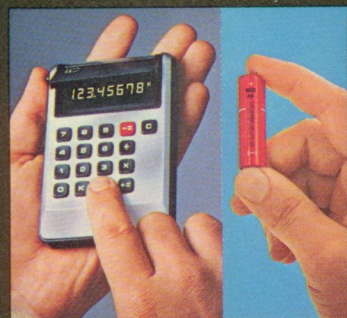

THE FACTS:

Sharp EL-805. Operates up to 2½ months on one penlite battery! The first mass-precision calculator — no chance of human error — with exclusive Sharp substratum glass panel board. Big 8 digit readout of liquid crystal; the brighter the room, the easier to read. Full 4 functions plus constant. Chain and mixed calculation. 6¼ ounces.

Sharp EL-804. Sharp's smallest, most economical desk-top calculator. Fits the slimmest briefcase, even your coat pocket. Adds. Subtracts. Multiplies. Divides. Does chain and mixed calculations. With a constant for repetitive multiplying and dividing; floating decimal; overflow error indicator; automatic clearance. Big, easy-to-read 8 digit capacity.

Sharp CS-523. Like 2 machines in 1. A high-capability calculator plus a 10 key adding machine. Performs complex calculations, percentages, discounts. 12 digit print-out. Red print for negative numbers. Add Mode.

Automatic decimal.
• Sharp CS-626. With 12 digit capacity. Accumulating memory register. Plus all the capabilities of CS-523.

Sharp CS-628. 12 digit printer and electronic display combined. Use both — individually or simultaneously. Combines calculator efficiency with adding machine speed. Memory. Add Mode Selector. Ultra-large print.