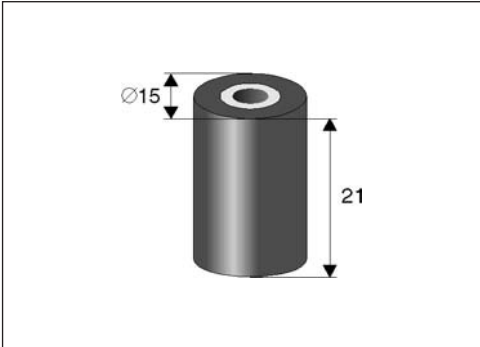

PR 001

RODILLO, Interior Ø 4mm