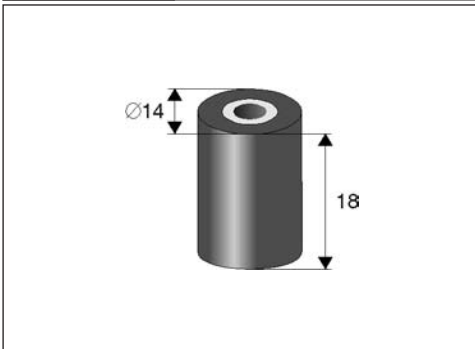

PR 064 RODILLO, Interior Ø 4mm