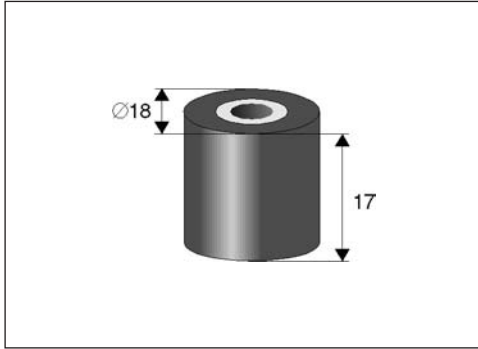

PR 024 RODILLO, Interior Ø 4mm