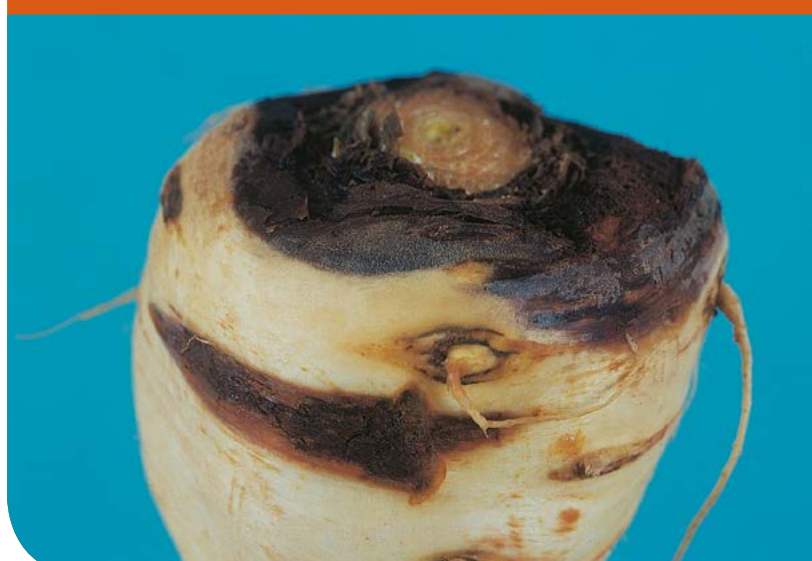

Nematodes – Free-living C/P
Various species

Parsnip canker P
Itersonilia spp.

Phloeospora leaf spot P
Phloeospora heraclei

Phoma canker P
Phoma complanata

Carrot yellow leaf virus C/P
(CYLV)

Silver Y moth C/P
Autographa gamma