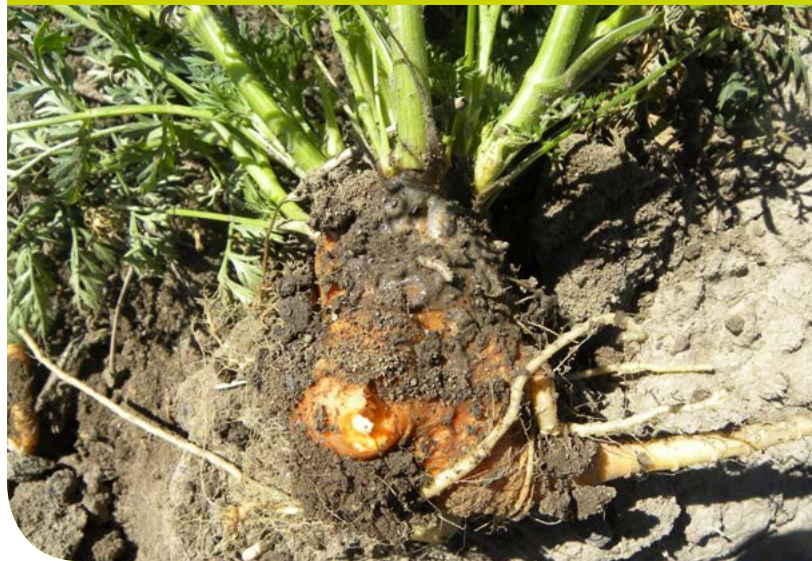

Alternaria leaf blight C
Alternaria dauci

Cercospora leaf blight C
Cercospora carotae

Carrot motley dwarf (CMD) C
Carrot red leaf virus (CtRLV) and carrot mottle virus (CMoV)

Carrot fly C/P
Psila rosae

Cutworm C/P
Turnip moth *Agrotis segetum*