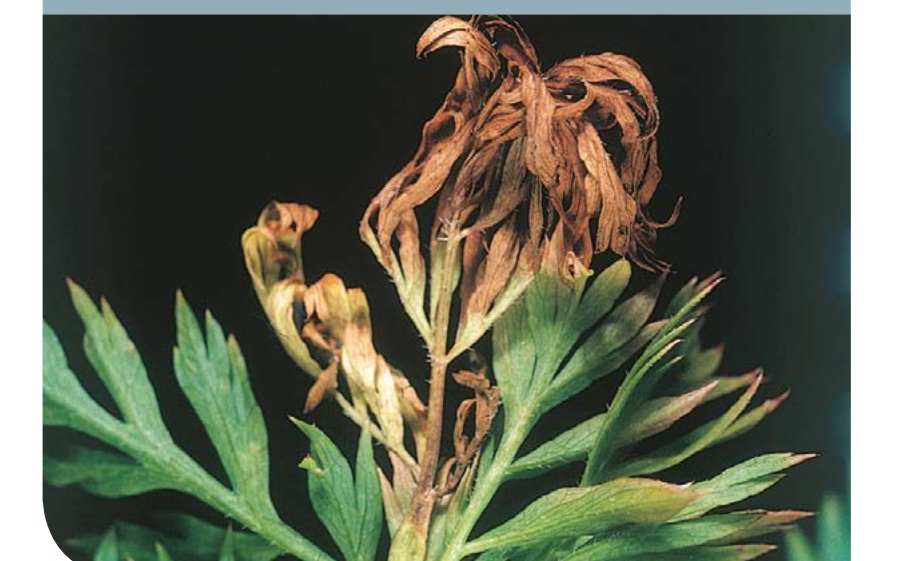

Tarnished plant bug & capsids C/P
Lygus rugulipennis and *Lygocoris pabulinus*