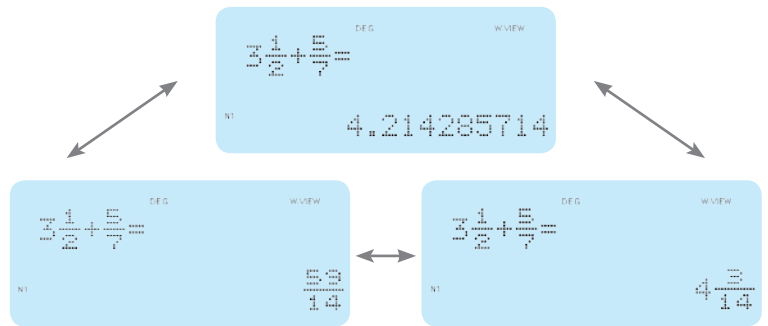

Equation

Answer

2-Line Display: Equation: $\sin 30 + \cos 40 =$, Answer: 1.266044443

Fraction / Decimal Conversion

When possible, calculation results will be displayed using fractions, \sqrt{x} and π . When you press **CHANGE**, the display will cycle through the following display styles:
 mixed fractions \rightarrow improper fractions \rightarrow decimal numbers \rightarrow mixed fractions.