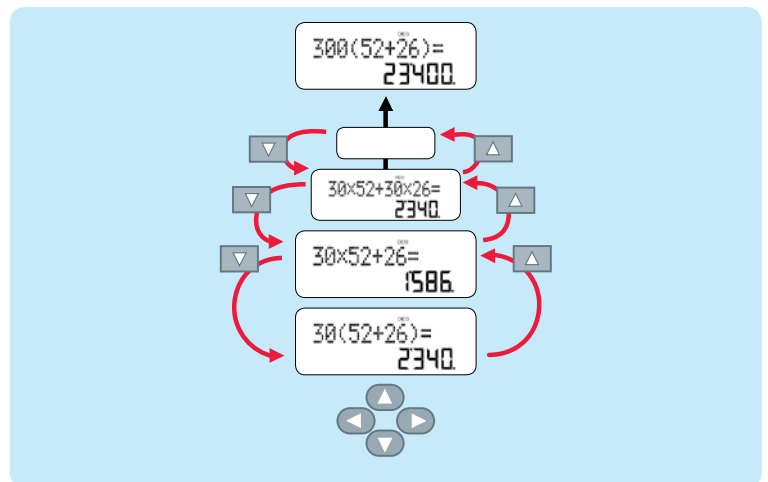

Current question / Total questions

Questions are randomly selected and will not repeat except by chance

Correct answer / Wrong answer

Multi-Line Playback

SHARP's Multi-Line Playback function lets you recall any of the last 142 steps you have made. This feature is very useful for comparing formulas and recalculating equations.