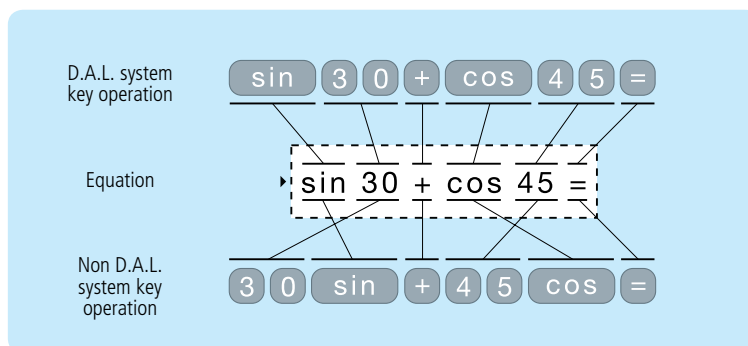

Greater Efficiency and Ease of Use

Our scientific calculators for schools incorporate Direct Algebraic Logic (D.A.L), which Sharp was the first manufacturer in the world to introduce back in 1992, but also the innovative WriteView™ Technology. Using DAL, the input formula is displayed from left to right in the same way as used in textbooks. The WriteView™ function enables the EL-W531 and EL-W506 models to display formulae, roots or fractions exactly as they are shown in textbooks or on the board at school.

D.A.L.

Direct Algebraic Logic (D.A.L.)

Until the introduction of SHARP's D.A.L., keying in equations had been a complicated process making scientific calculators difficult to use. Introduced in 1992 and an industry-first, SHARP's D.A.L. allows symbols and numbers of an equation to be entered as they are written. Instead of wasting energy on difficult calculator operations, users are free to concentrate on mathematical concepts.

$$\frac{-5 + \sqrt{17}}{4}$$

WriteView™

A standard scientific calculator cannot display fractions and symbols such as " $\sqrt{\quad}$ " the way they appear in a proper mathematical formula. A WriteView calculator, however, can display fractions and symbols just as they appear in a mathematical formula.

Calculate $\frac{\sqrt{2}}{3} + \frac{\sqrt{5}}{5} =$

Standard Scientific Calculator

Standard Scientific Calculator display: $(\sqrt{2}) \cdot 3 + (\sqrt{5}) \cdot 5 \rightarrow 0.918618116$

WriteView Calculator

WriteView Calculator display: $\frac{\sqrt{2}}{3} + \frac{\sqrt{5}}{5} = \frac{3\sqrt{5} + 5\sqrt{2}}{15}$

2-Line

2-Line Display

A 2-line display allows the users to check the equation and answer at the same time. Because the equation remains on display, it is easy to edit or make substitutions if necessary.

Equation

Answer

2-Line Display: Equation: $\sin 30 + \cos 40 =$, Answer: 1.266044443