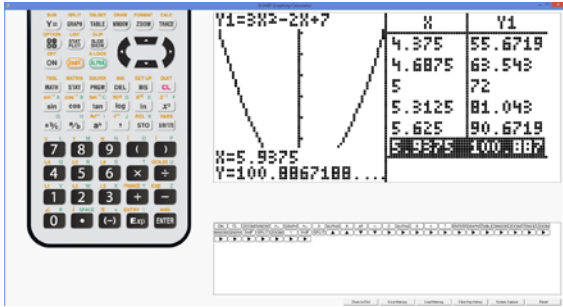

PC Simulator

The PC simulator enables operation of the EL-9950 on a PC.