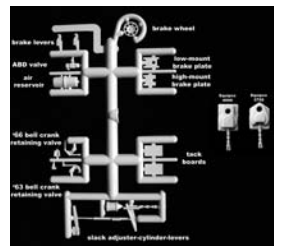

HO Freight Car Handbrakes
Moloco
504-303 Equipco 3750 & 4000
Reg. Price: $7.95 Sale: $6.98