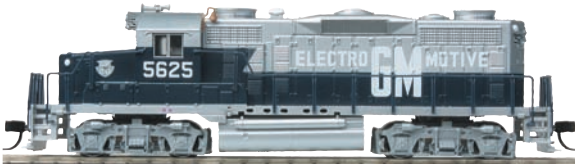

PROTO N EMD GP20 EMD Demonstrator
EMDX #5625 920-80053