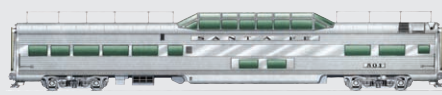

P-S “Pleasure Dome” Bar-Lounge
932-9726 | $74.98 | February 2011