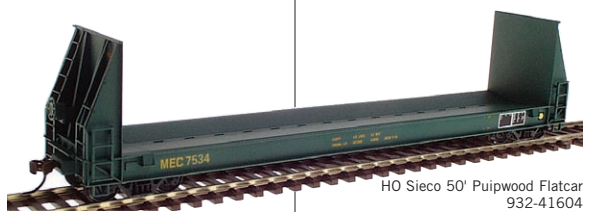

NEW N Sieco 50' Platinum Pulpwood Flatcar

\$14.98 Each

- **New Roadnames & Numbers**
- **Realistic Sloped Deck**
- **Great for 1960s & Later Layouts**
- **Accumate® Knuckle Couplers**
- **Matching Pulpwood Load #933-800 (sold separately)**

932-8908 SOU #141070
932-8909 CSX #408299

932-8910 NS #111328

932-8911 MEC #7534

**Union Pacific licensed product*

HO Sieco 50' Pulpwood Flatcar
932-41604

N Sieco 50' Pulpwood Flatcar 932-8909

Evans 4780 Cubic Foot Covered Hopper
933-1130