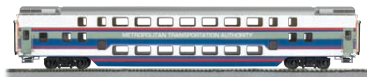

HO Double Deck Push/Pull Commuter Car
Bachmann
160-13246 Metropolitan Transportation Authority
160-13249 Painted, Unlettered (silver)
Reg. Price: $42.00 Sale: **$29.98**