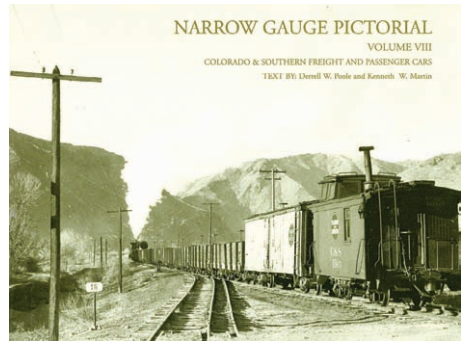

Narrow Gauge Pictorial Vol. 8

R Robb. The various freight and passenger cars used by C&S are featured. 622-8 Colorado & Southern Freight and Passenger Cars
Reg. Price: $35.00 **Sale: $29.98**