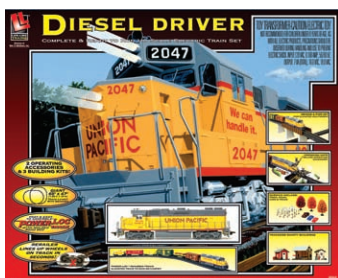

HO Freight Runner
Life-Like from Walthers. Includes GP-38 loco, five freight cars, caboose and 89 x 38" Power-Loc track oval.
433-9100 Freight Runner
Reg. Price: $149.99
Sale: **$99.99**