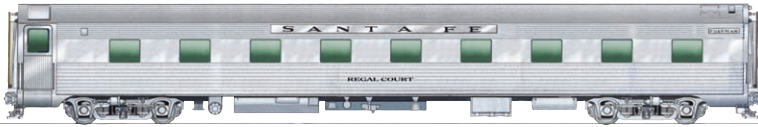

THE CAR SUPER CHIEF FANS WANT!

NEW HO P-S "Regal" Series 4-4-2 Sleeper
April 2011 Delivery

$59.98

- Factory-Installed Grab Irons
- All-New Tooling

1. Painted Plastic Car Matches Santa Fe Super Chief Train Introduced in 2004
   - Also used on PRR *Broadway Limited* in Transcontinental Service
   - Authentic Paint & Lettering
   - Proto MAX™ Metal Knuckle Couplers
   - RP-25 Metal Wheels
- 932-9009 ATSF