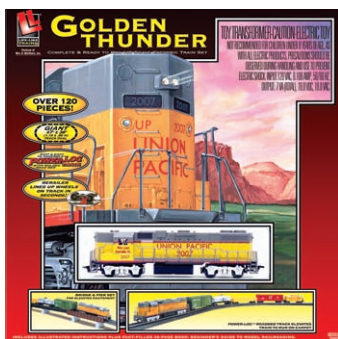

HO Diesel Driver
Life-Like from Walthers. Complete set includes building kits, operating accessories, UP diesel locomotive, five cars, a caboose, Power-Loc track layout and more.
433-8852 Diesel Driver
Reg. Price: $193.99
Sale: **$134.99**