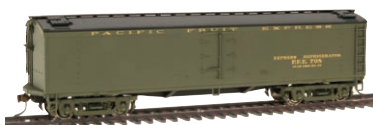

HO GACX 50' Wood Express Reefer w/GSC Trucks

Walthers Rolling Stock
932-5494 PFE® #3
932-5495 URTX
Reg. Price: $29.98 Sale: $19.98